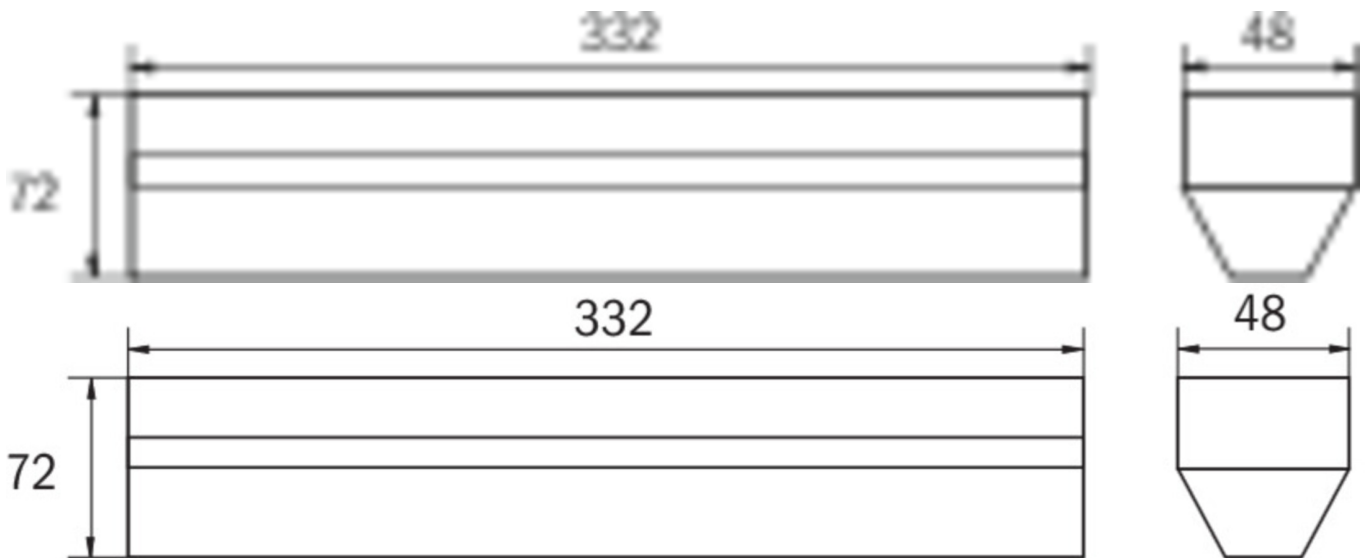

More information

www.rp-group.com/en/item/KEU423SC

TECHNICAL DATA

Luminaire type	Safety luminaire
Mounting	Universal
Pictograph	No
Housing material	Plastic
Housing color	white
Protection type (IP)	IP40
Impact resistance (IK)	≥ 3
Certification	WEEE, CE
Insulation class	2
Monitoring	SelfControl (SC)
Bridging time	3 h
Battery	6,4 V 3,3Ah Ah/
Power max.	6,7 W
Power DS	5,4 W
Power BS	0,9 W
Ambient temperature DS	-5 °C - 40 °C
Ambient temperature BS	-5 °C - 40 °C
Depth	332 mm
Width	48 mm

Height	72 mm
Weight	0.52
Weight incl. packaging	0.56
Luminous flux mains	500 lm
Luminous flux emergency	500 lm
Customs tariff number	94056120
EAN	4260766557392

TECHNICAL DRAWING

ACCESSORY LIST

- DSA - Wire suspension
- KEE-EB -
- 2PW-EB - Pendant
- 2DW-EB -
- KXBE -