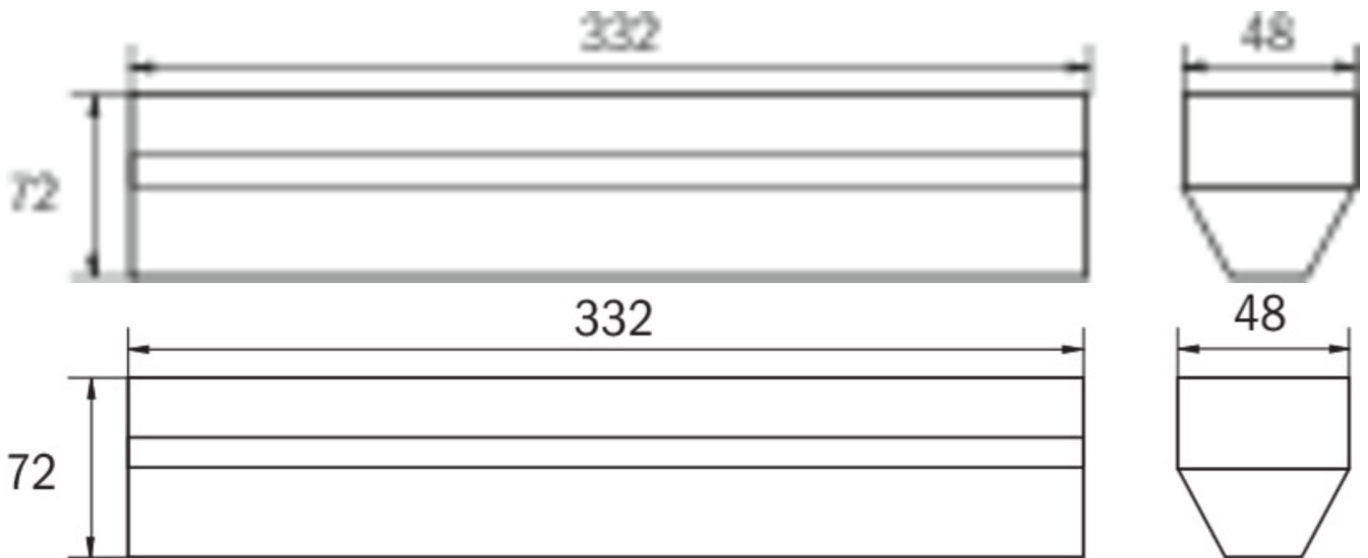

More information

www.rp-group.com/en/item/KEU421SC

TECHNICAL DATA

Luminaire type	Safety luminaire
Mounting	Universal
Pictograph	No
Housing material	Plastic
Housing color	white
Protection type (IP)	IP40
Impact resistance (IK)	≥ 3
Certification	WEEE, CE
Insulation class	2
Monitoring	SelfControl (SC)
Bridging time	1 h
Battery	6,4 V 1,6Ah Ah/
Power max.	6,4 W
Power DS	5,6 W
Power BS	0,9 W
Ambient temperature DS	-5 °C - 40 °C
Ambient temperature BS	-5 °C - 40 °C
Depth	332 mm
Width	48 mm

Height	72 mm
Weight	0.46
Weight incl. packaging	0.5
Luminous flux mains	520 lm
Luminous flux emergency	520 lm
Customs tariff number	94056120
EAN	4260766557477

TECHNICAL DRAWING

ACCESSORY LIST

- DSA - Wire suspension
- KEE-EB -
- 2PW-EB - Pendant
- 2DW-EB -
- KXBE -