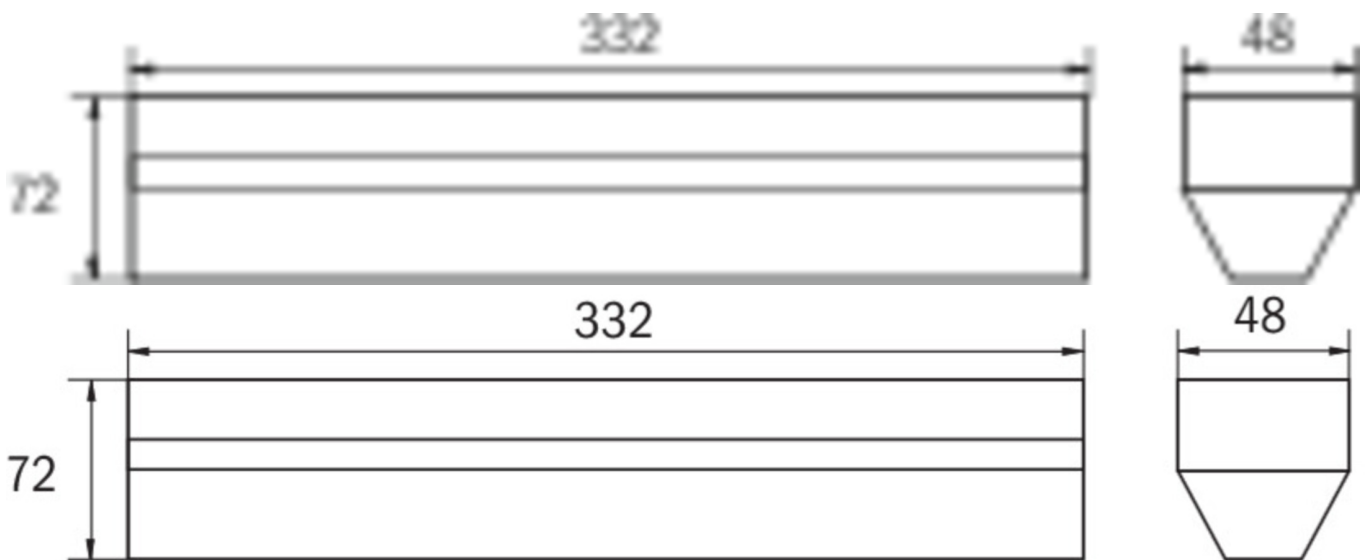

More information

www.rp-group.com/en/item/KEU413SC

TECHNICAL DATA

Luminaire type	Safety luminaire
Mounting	Universal
Pictograph	No
Illuminant	LED
Housing material	Plastic
Housing color	white
Protection type (IP)	IP40
Impact resistance (IK)	≥ 3
Certification	WEEE, CE
Insulation class	2
Monitoring	SelfControl (SC)
Bridging time	3 h
Battery	6,4 V 3,3Ah Ah/
Power max.	5,9 W
Power DS	4,6 W
Power BS	0,7 W
Ambient temperature DS	-5 °C - 40 °C
Ambient temperature BS	-5 °C - 40 °C
Depth	332 mm

Width	48 mm
Height	72 mm
Weight	0.52
Weight incl. packaging	0.56
Luminous flux mains	320 lm
Luminous flux emergency	320 lm
Customs tariff number	94056120
EAN	4260766557460

TECHNICAL DRAWING

ACCESSORY LIST