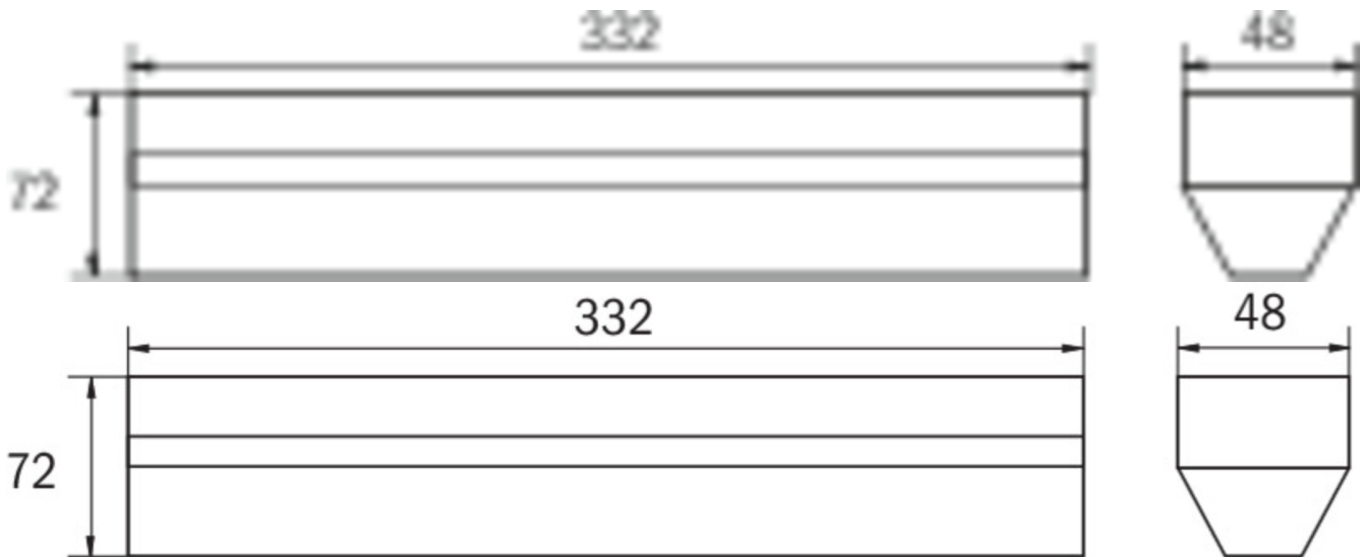

More information

www.rp-group.com/en/item/KEU411SC

TECHNICAL DATA

Luminaire type	Safety luminaire
Mounting	Universal
Pictograph	No
Illuminant	LED
Housing material	Plastic
Housing color	white
Protection type (IP)	IP40
Impact resistance (IK)	≥ 3
Certification	WEEE, CE
Insulation class	2
Monitoring	SelfControl (SC)
Bridging time	1 h
Battery	6,4 V 1,6Ah Ah/
Power max.	5,5 W
Power DS	4,6 W
Power BS	0,4 W
Ambient temperature DS	-5 °C - 40 °C
Ambient temperature BS	-5 °C - 40 °C
Depth	332 mm

Width	48 mm
Height	72 mm
Weight	0.46
Weight incl. packaging	0.5
Luminous flux mains	320 lm
Luminous flux emergency	320 lm
Customs tariff number	94056120
EAN	4260766557453

TECHNICAL DRAWING

ACCESSORY LIST