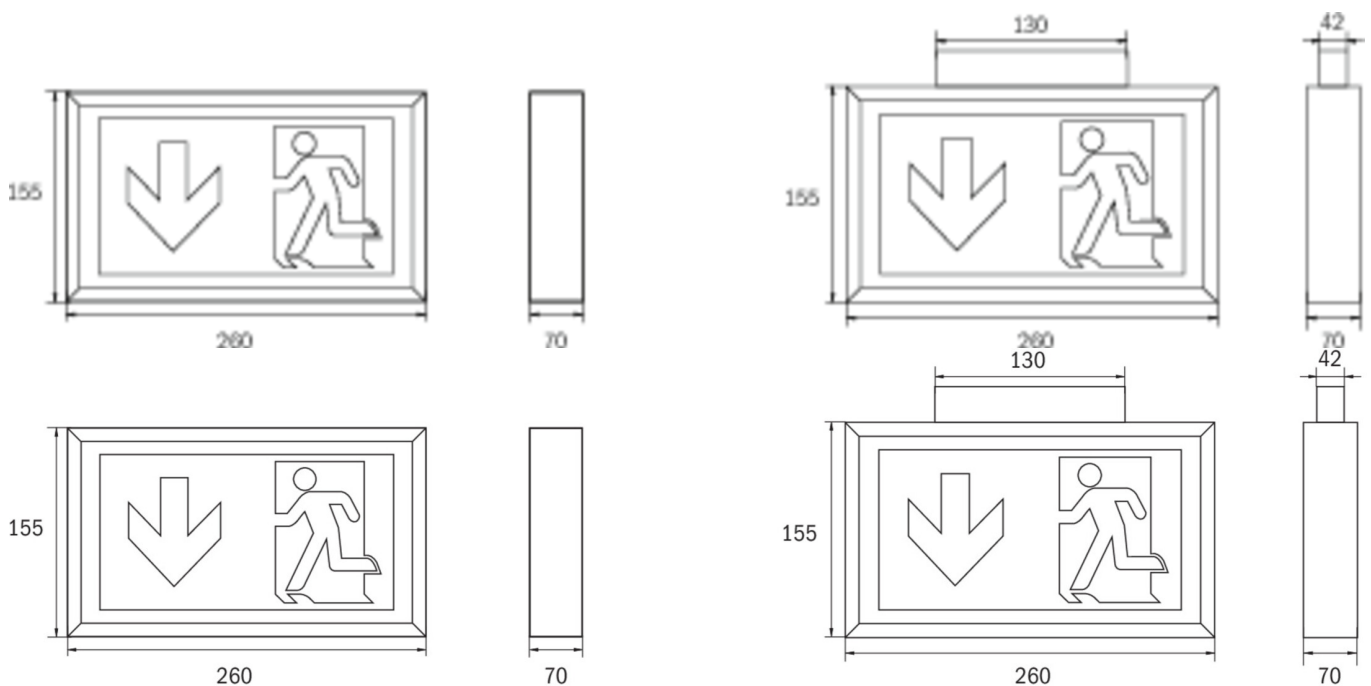

Power BS	0,9 W
Ambient temperature DS	-5 °C - 40 °C
Ambient temperature BS	-5 °C - 40 °C
Depth	70 mm
Width	260 mm
Height	155 mm
Weight	0.78
Weight incl. packaging	0.98
EAN	4262483022726

TECHNICAL DRAWING

ACCESSORY LIST

- DSA - Wire suspension
- BALL1 - Wire mesh guard
- 2PW-EB - Pendant
- 2DW-EB -
- BALLPLX-KD - Wire mesh surround

As of: 01.11.2024 - Subject to technical changes and errors.