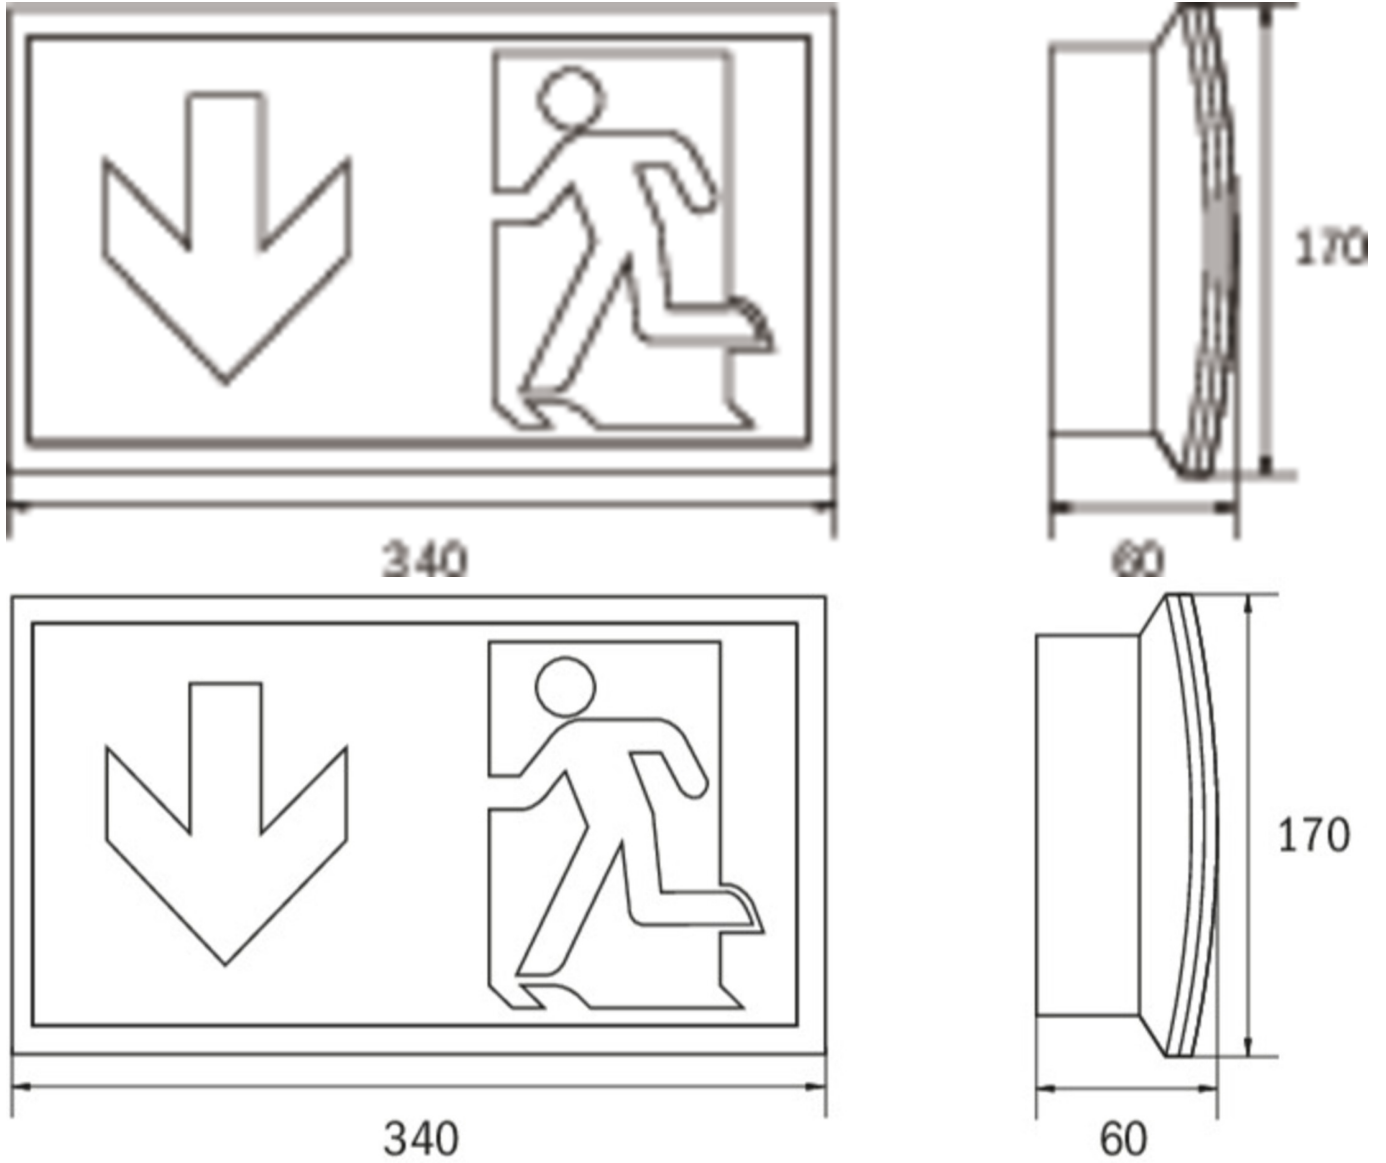

TECHNICAL DRAWING

ACCESSORY LIST

- BALL2 -
- DWKCW -
- KC-IP65 -
- KCER -
- KCWFH -

As of: 22.07.2024 - Subject to technical changes and errors.