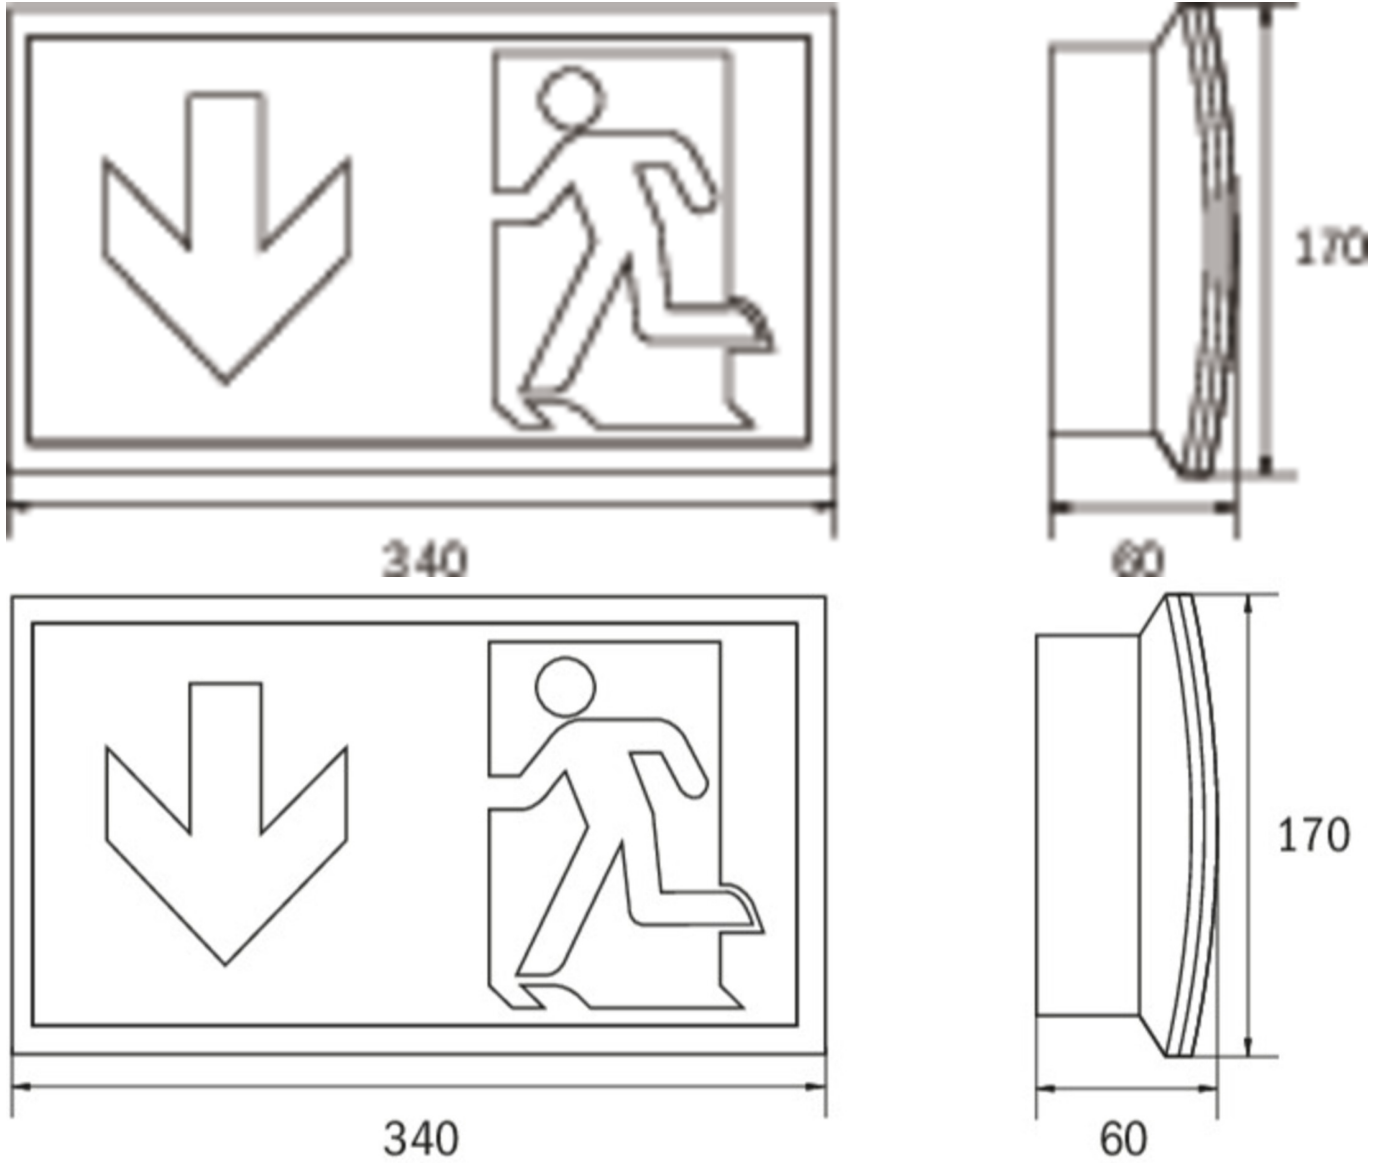

TECHNICAL DRAWING

ACCESSORY LIST

- BALL2 - Wire mesh guard
- DWKCW -
- KC-IP65 -
- KCER - Mounting frame
- KCWFH - Wall holder

As of: 01.11.2024 - Subject to technical changes and errors.