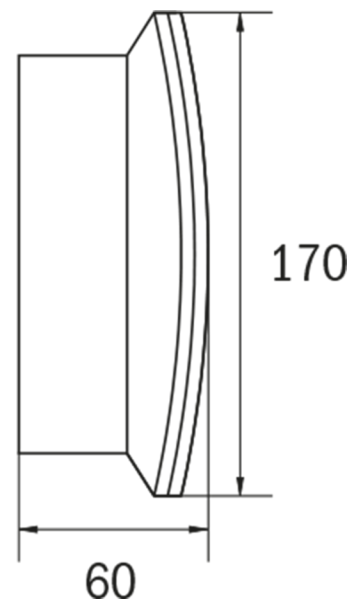

Bridging time	CPS
Battery	/
Operating mode	single luminaire switching
Input voltage AC	230 V
Input frequency	50 / 60 Hz
Input voltage DC	216 V
Power max.	5,2 W
Power DS	5,2 W
Power BS	1,1 W
Ambient temperature DS	-20 °C - 40 °C
Ambient temperature BS	-20 °C - 40 °C
Depth	60 mm
Width	340 mm
Height	170 mm
Weight	0.72
Weight incl. packaging	0.81
Connection cross-section	2.5 mm²
Switching input	Yes
Emergency light blocking	No
Battery connection	No
Dimming function	Yes
Luminous flux mains	520 lm
Luminous flux emergency	520 lm
Customs tariff number	94056120
EAN	4260123683726

Technical drawing

Accessory List

- BALL2 - Wire mesh guard
- DWKCW -
- KC-IP65 -
- KCER - Mounting frame
- KCWFH - Wall holder