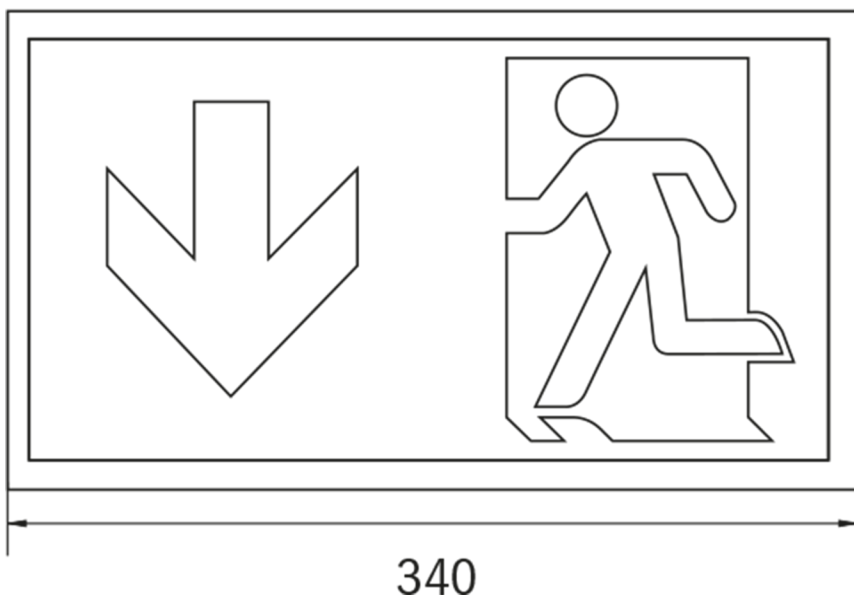

Bridging time	CPS
Battery	/
Operating mode	single luminaire switching
Input voltage AC	230 V
Input frequency	50 / 60 Hz
Input voltage DC	216 V
Power max.	5,2 W
Power DS	5,2 W
Power BS	1,1 W
Ambient temperature DS	-20 °C - 40 °C
Ambient temperature BS	-20 °C - 40 °C
Depth	60 mm
Width	340 mm
Height	170 mm
Weight	0.72
Weight incl. packaging	0.81
Connection cross-section	2.5 mm²
Switching input	Yes
Emergency light blocking	No
Battery connection	No
Dimming function	Yes
Luminous flux mains	520 lm
Luminous flux emergency	520 lm
Customs tariff number	94056120
EAN	4260123683726

Technical drawing

Accessory List

- BALL2 - Wire mesh guard
- DWKCW -
- KC-IP65 -
- KCER - Mounting frame
- KCWFH - Wall holder