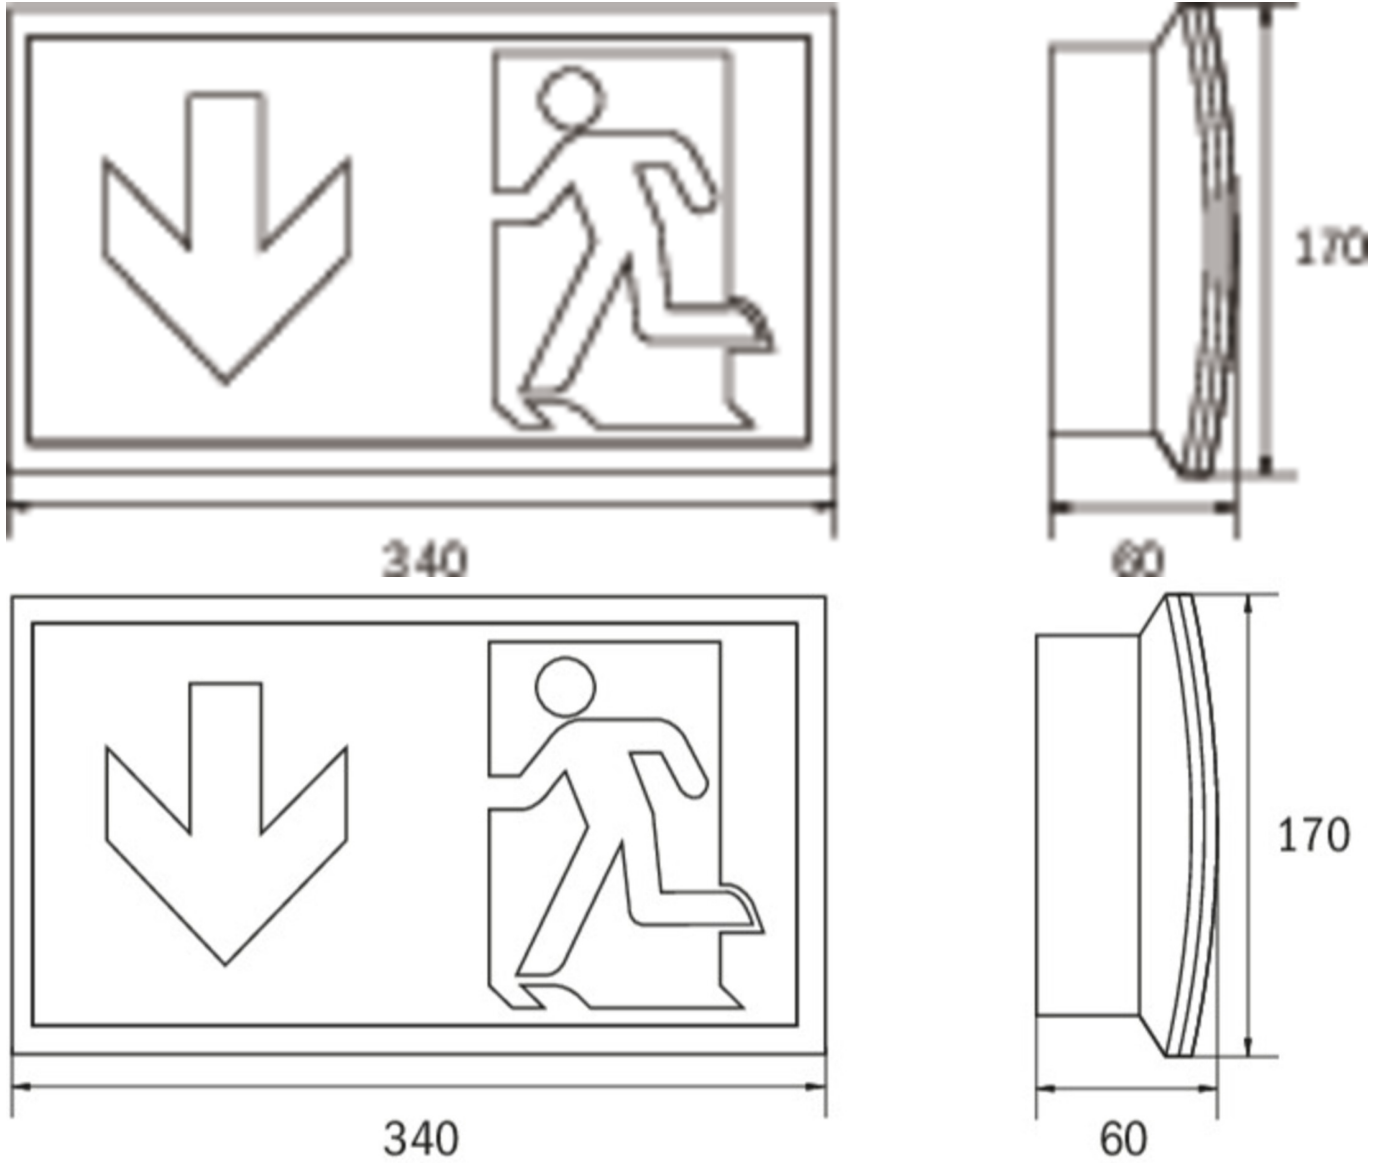

**Art.-Nr: KCW019ML-P**  
**Safety luminaire Centralised power supply systems**  
**Wall mounting, Central power supply (ML), CPS, 30 m, IP54,**  
**Plastic, white**

Slightly curved high-grade emergency luminaire in polycarbonate for wall or ceiling mounting.

Emergency luminaire according to EN 60598-1, EN 60598-2-22 and EN 1838 norms.

Control and monitoring via central power supply system. The innovative integrated lens holder with a rapid fitting fixture permits the flexible use of various lens types. Using the right lens allows the distribution of light to be matched perfectly to the application and simplifies illumination which satisfies all relevant standards. A round lens and hall lens are supplied with every luminaire, allowing it to be adapted perfectly to the respective mounting situation. Other lenses, such as a spotlight lens, beam lens or H lens, are available as options.

## TECHNICAL DATA

|                        |   |
|------------------------|---|
| Luminaire type         | Safety luminaire                            |
| Mounting               | Wall mounting                               |
| Recognition distance   | 30 m  |
| Pictograph             | No  |
| Illuminant             | LED   |
| Housing material       | Plastic                                     |
| Housing color          | white                                       |
| Protection type (IP)   | IP54  |
| Impact resistance (IK) | 6   |
| Certification          | WEEE, CE, ENEC, TÜV Rheinland Type approved |
| Insulation class       | 2   |
| Supply                 | Centralised power supply systems            |
| Monitoring             | Central power supply (ML)                   |
| Bridging time          | CPS   |
| Battery                | /   |
| Operating mode         | single luminaire switching                  |

## TECHNICAL DRAWING