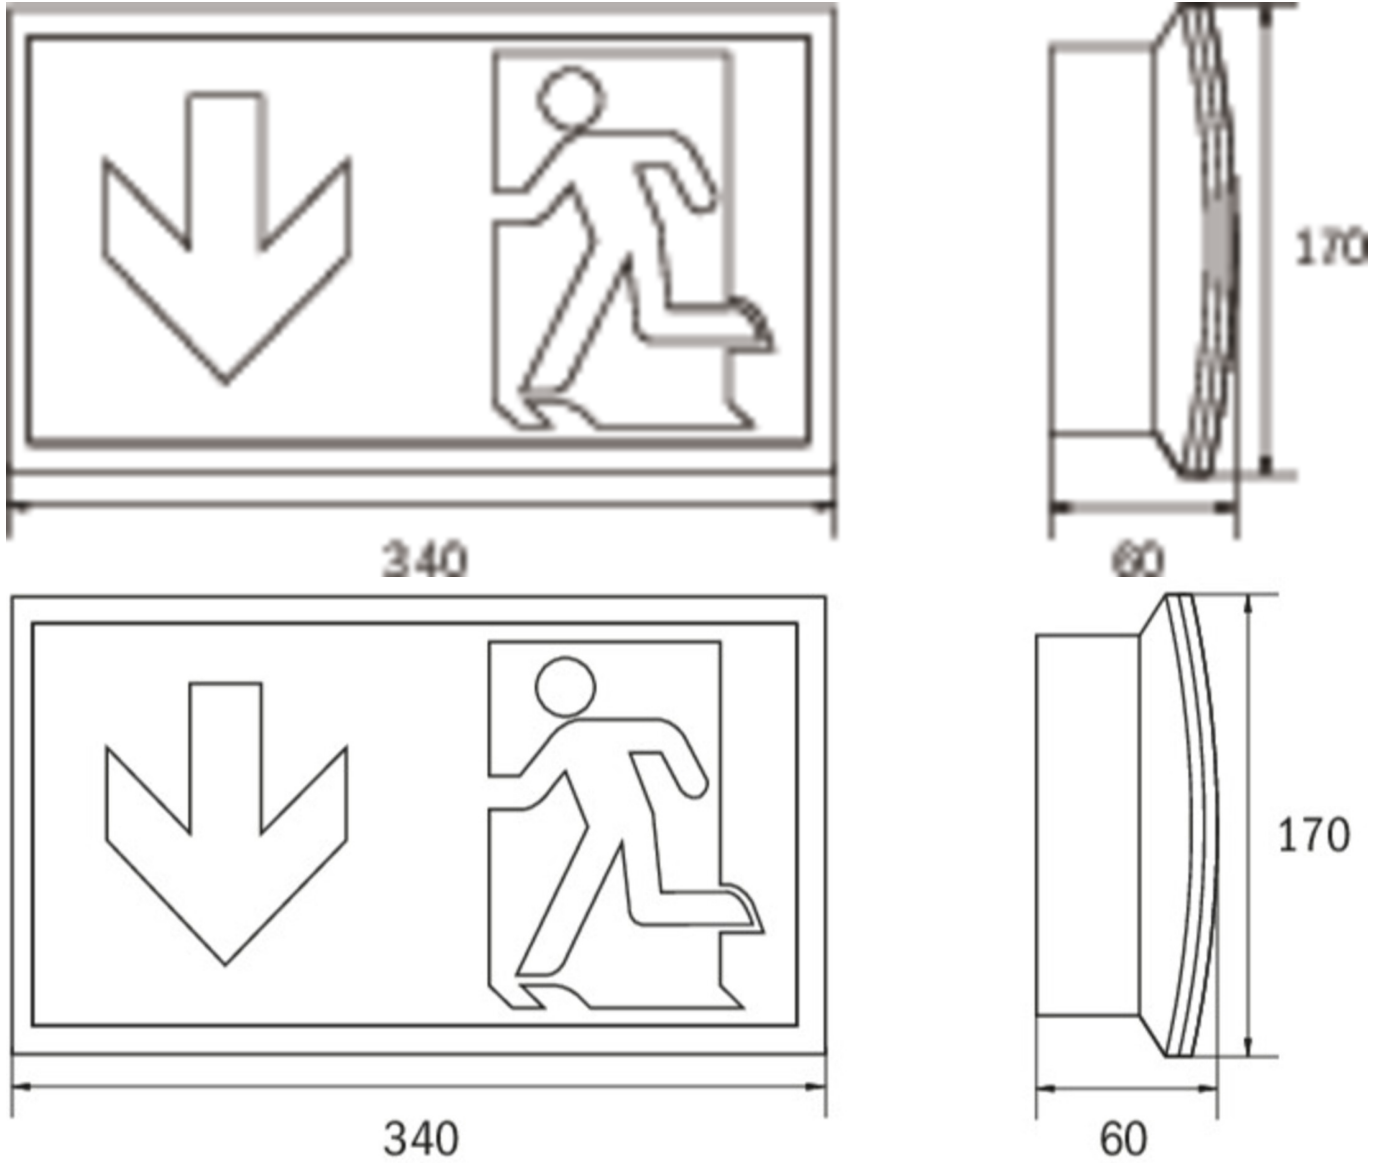

TECHNICAL DRAWING

ACCESSORY LIST

- BALL2 - Wire mesh guard
- DWKCW -
- KC-IP65 -
- KCER - Mounting frame
- KCWFH - Wall holder