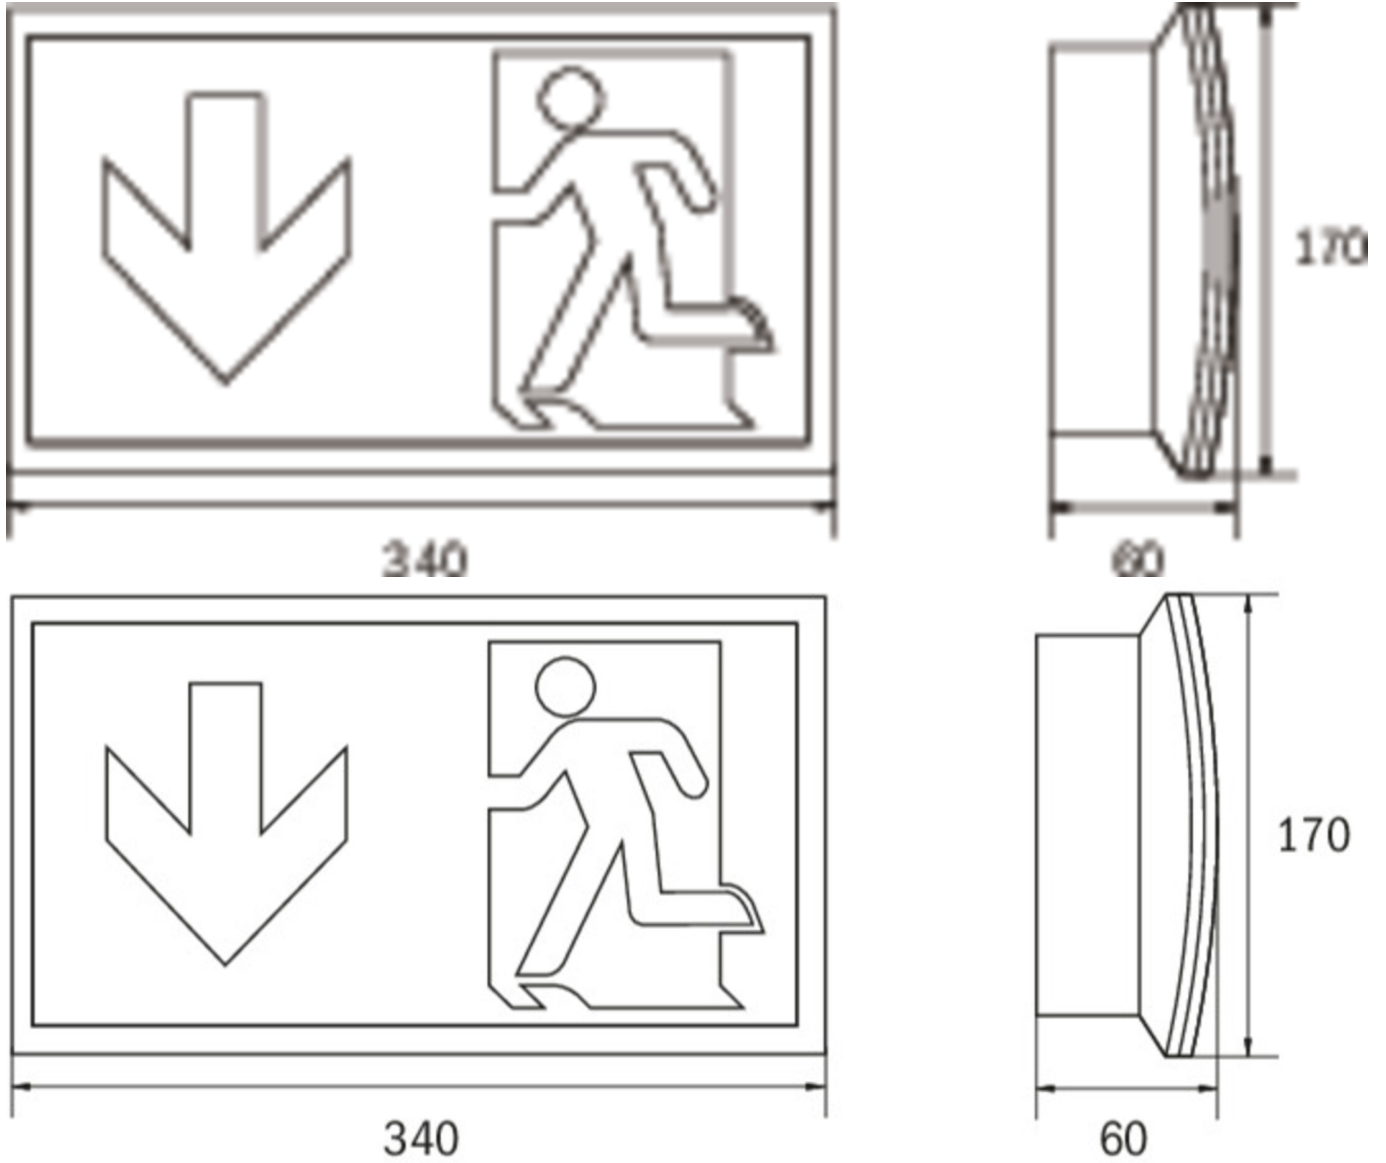

TECHNICAL DRAWING

ACCESSORY LIST

- BALL2 - Wire mesh guard
- DWKCW -
- KC-IP65 -
- KCER - Mounting frame
- KCWFH - Wall holder

As of: 17.10.2024 - Subject to technical changes and errors.