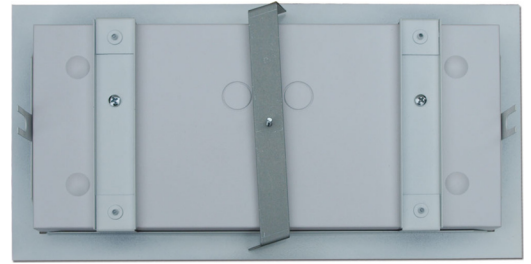

Art.-No.: KCER

With this installation frame the KC luminaire is able to be mounted directly into the wall which hides its electronics and so the luminaire's design is not disrupted.

TECHNICAL DATA

Length	185 mm
Width	355 mm
Height	65 mm
Weight	0.34 kg
Weight incl. Packaging	0.34 kg
Customs tariff number	94059900
Country of origin	Germany
EAN	4260123681241