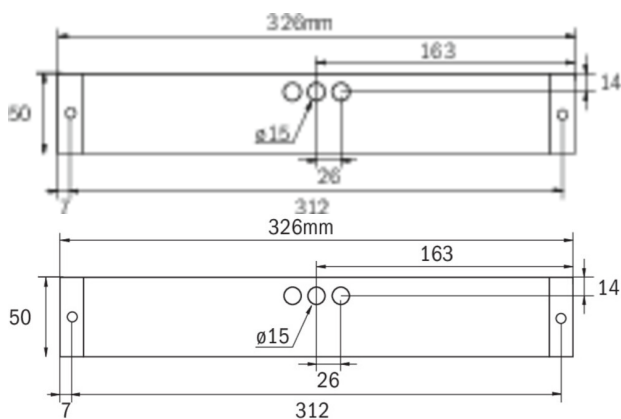

Input voltageAC	24 V
Power max.	5,1 W
Power DS	5,1 W
Power BS	0,4 W
Ambient temperature DS	-5 °C - 40 °C
Ambient temperature BS	-5 °C - 40 °C
Depth	326 mm
Width	50 mm
Height	50 mm
Weight	0.3
Weight incl. packaging	0.35
Connection cross-section	2.5 mm²
Switching input	No
Emergency light blocking	No
Battery connection	No
Luminous flux mains	520 lm
Luminous flux emergency	520 lm
Customs tariff number	94056120
EAN	4260682157232

TECHNICAL DRAWING