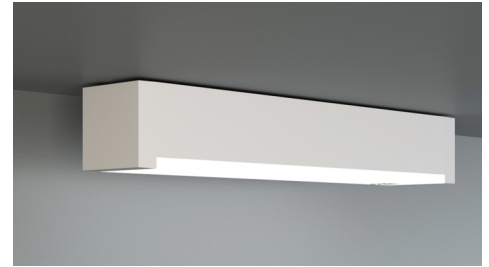

Art.-Nr: KBU529CC-IP65
Exit sign, Safety luminaire Centralised power supply systems
Universal, CoreCompact 24 (CC), CPS, 14 m, 22 m, 30 m,
IP65, Plastic, white

Flexible plastic safety luminaire for universal mounting, which can be extended to become an emergency exit sign luminaire. The cuboid plastic housing is discreetly reduced to the essentials.

Because of the modular system, the luminaire can be converted into an emergency exit sign luminaire without any tools and without having to be disassembled. The panes for fitting the pictograms are available separately.

Control and monitoring via central 24 V low-power system. The luminaire is fitted with the innovative flexible plug-in system for rapid use of the right lens. The hall lens is supplied with every luminaire. A round lens, spotlight lens and beam lens are available as options. Universal mounting includes fitting on the wall and ceiling as well as the option of fitting in the ceiling in conjunction with the mounting frame available.

More information

www.rp-group.com/en/item/KBU529CC-IP65

TECHNICAL DATA

Luminaire type	Exit sign, Safety luminaire
Mounting	Universal
Recognition distance	14 m, 22 m, 30 m
Pictograph	acc. to Specification
Housing material	Plastic
Housing color	white
Protection type (IP)	IP65
Impact resistance (IK)	5
Certification	WEEE, TÜV Rheinland Type approved, CE, ENEC
Insulation class	3
Supply	Centralised power supply systems
Monitoring	CoreCompact 24 (CC)
Bridging time	CPS
Battery	/
Operating mode	Standby circuit / permanent circuit