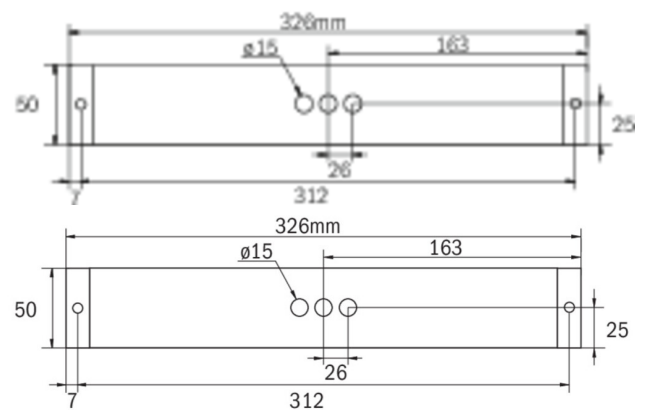

Input voltageAC	24 V
Power max.	5,1 W
Power DS	5,1 W
Power BS	0,4 W
Ambient temperature DS	-5 °C - 40 °C
Ambient temperature BS	-5 °C - 40 °C
Depth	326 mm
Width	50 mm
Height	50 mm
Weight	0.3
Weight incl. packaging	0.35
Connection cross-section	2.5 mm²
Switching input	No
Emergency light blocking	No
Battery connection	No
Luminous flux mains	520 lm
Luminous flux emergency	520 lm
Customs tariff number	94056120
EAN	4260682157232

TECHNICAL DRAWING