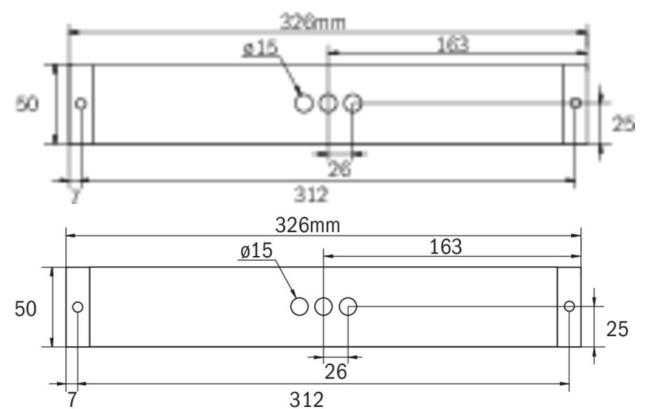

Operating mode	Standby circuit / permanent circuit
Input voltageAC	24 V
Power max.	4,9 W
Power DS	4,9 W
Power BS	0,4 W
Ambient temperature DS	-30 °C - 35 °C
Ambient temperature BS	-30 °C - 35 °C
Depth	326 mm
Width	50 mm
Height	50 mm
Weight	0.31
Weight incl. packaging	0.36
Connection cross-section	2.5 mm²
Switching input	No
Emergency light blocking	No
Battery connection	No
Luminous flux mains	340 lm
Luminous flux emergency	340 lm
Customs tariff number	94056120
EAN	4260682157218

TECHNICAL DRAWING