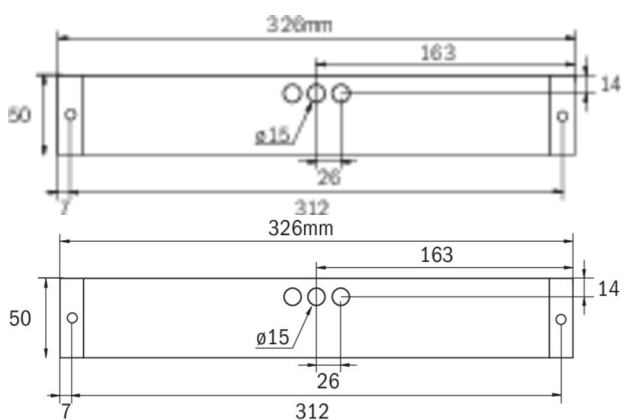

Operating mode	Standby circuit / permanent circuit
Input voltageAC	24 V
Power max.	4,9 W
Power DS	4,9 W
Power BS	0,4 W
Ambient temperature DS	-30 °C - 35 °C
Ambient temperature BS	-30 °C - 35 °C
Depth	326 mm
Width	50 mm
Height	50 mm
Weight	0.31
Weight incl. packaging	0.36
Connection cross-section	2.5 mm²
Switching input	No
Emergency light blocking	No
Battery connection	No
Luminous flux mains	340 lm
Luminous flux emergency	340 lm
Customs tariff number	94056120
EAN	4260682157218

TECHNICAL DRAWING