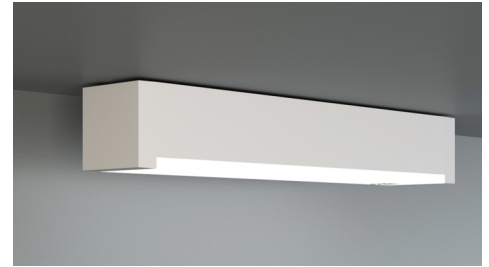

**Art.-Nr: KBU519CC-IP65**  
**Exit sign, Safety luminaire Centralised power supply systems**  
**Universal, CoreCompact 24 (CC), CPS, 14 m, 22 m, 30 m,**  
**IP65, Plastic, white**

Flexible plastic safety luminaire for universal mounting, which can be extended to become an emergency exit sign luminaire. The cuboid plastic housing is discreetly reduced to the essentials.

Because of the modular system, the luminaire can be converted into an emergency exit sign luminaire without any tools and without having to be disassembled. The panes for fitting the pictograms are available separately.

Control and monitoring via central 24 V low-power system. The luminaire is fitted with the innovative flexible plug-in system for rapid use of the right lens. The hall lens is supplied with every luminaire. A round lens, spotlight lens and beam lens are available as options. Universal mounting includes fitting on the wall and ceiling as well as the option of fitting in the ceiling in conjunction with the mounting frame available.