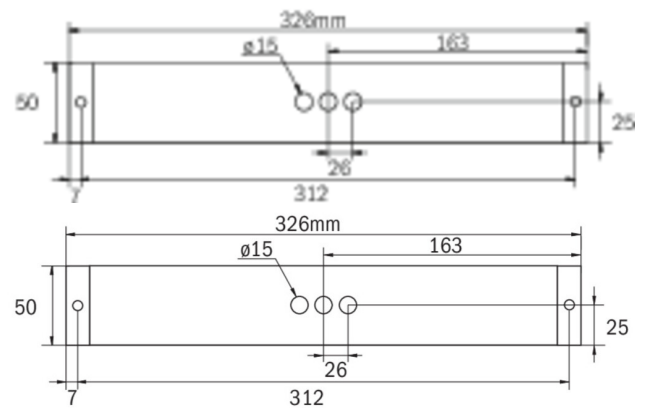

Power BS	0,9 W
Ambient temperature DS	-5 °C - 35 °C
Ambient temperature BS	-5 °C - 40 °C
Depth	326 mm
Width	50 mm
Height	50 mm
Weight	0.47
Weight incl. packaging	0.52
Luminous flux mains	520 lm
Luminous flux emergency	520 lm
Customs tariff number	94056120
EAN	4260766559136

TECHNICAL DRAWING