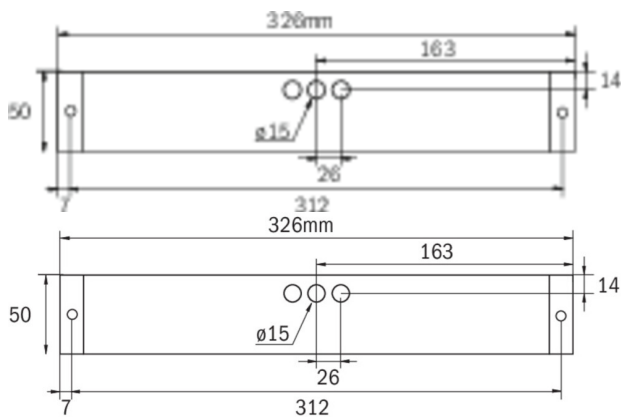

Power BS	0,9 W
Ambient temperature DS	-5 °C - 35 °C
Ambient temperature BS	-5 °C - 40 °C
Depth	326 mm
Width	50 mm
Height	50 mm
Weight	0.47
Weight incl. packaging	0.52
Luminous flux mains	520 lm
Luminous flux emergency	520 lm
Customs tariff number	94056120
EAN	4260766559136

TECHNICAL DRAWING