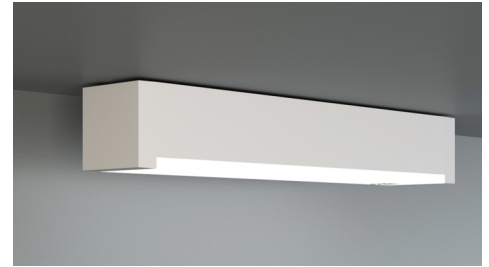

Art.-Nr: KBU418SC-IP65-COOLIP54
Exit sign, Safety luminaire
Universal, SelfControl (SC), 8 h, 14 m, 22 m, 30 m, IP65,
Plastic, white

Flexible plastic safety luminaire for universal mounting, which can be extended to become an emergency exit sign luminaire. The cuboid plastic housing is discreetly reduced to the essentials.

Because of the modular system, the luminaire can be converted into an emergency exit sign luminaire without any tools and without having to be disassembled. The panes for fitting the pictograms are available separately.

Automatic monitoring of safety luminaire with SelfControl. The luminaire is fitted with the innovative flexible plug-in system for rapid use of the right lens. The hall lens is supplied with every luminaire. A round lens, spotlight lens and beam lens are available as options. Universal mounting includes fitting on the wall and ceiling as well as the option of fitting in the ceiling in conjunction with the mounting frame available.

More information

www.rp-group.com/en/item/KBU418SC-IP65-COOLIP54

TECHNICAL DATA

Luminaire type	Exit sign, Safety luminaire
Mounting	Universal
Recognition distance	14 m, 22 m, 30 m
Pictograph	acc. to Specification
Illuminant	LED
Housing material	Plastic
Housing color	white
Protection type (IP)	IP65
Impact resistance (IK)	5
Certification	WEEE, TÜV Rheinland Type approved, CE, ENEC
Insulation class	2
Monitoring	SelfControl (SC)
Bridging time	8 h
Battery	LiFePO4 6,4 V/1,6 Ah
Power max.	2,6 W