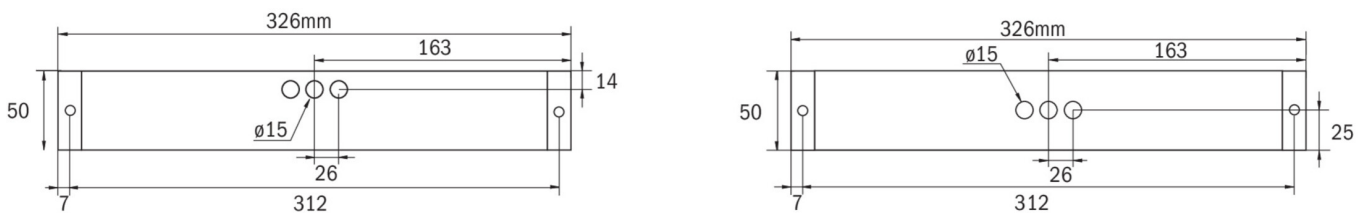

Power DS	1,7 W
Power BS	0,9 W
Ambient temperature DS	-5 °C - 35 °C
Ambient temperature BS	-5 °C - 40 °C
Depth	326 mm
Width	50 mm
Height	50 mm
Weight	0.4
Weight incl. packaging	0.45
Luminous flux mains	60 lm
Luminous flux emergency	60 lm
Customs tariff number	94056120
EAN	4262483023693

TECHNICAL DRAWING

ACCESSORY LIST

- KBK -
- KBM -
- KBG -
- AWX001 -
- KBE - Mounting frame
- BALLPLX-KBE - Wire mesh surround
- BALLPLX-KBS - Wire mesh surround
- BALLPLX-KBU - Wire mesh surround
- 2PW-EB - Pendant
- 2DW-EB -
- KBBE - Flush-mounted box
- DSA - Wire suspension

As of: 01.11.2024 - Subject to technical changes and errors.