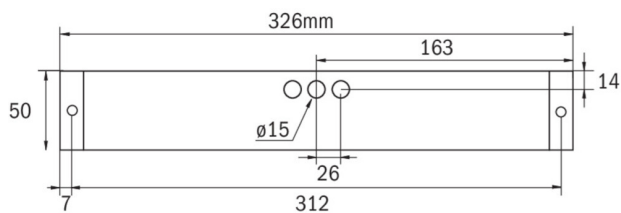

Power DS	1,7 W
Power BS	0,9 W
Ambient temperature DS	-5 °C - 35 °C
Ambient temperature BS	-5 °C - 40 °C
Depth	326 mm
Width	50 mm
Height	50 mm
Weight	0.4
Weight incl. packaging	0.45
Luminous flux mains	60 lm
Luminous flux emergency	60 lm
Customs tariff number	94056120
EAN	4262483025314

TECHNICAL DRAWING

ACCESSORY LIST

- KBK -
- KBM -
- KBG -
- AWX001 -
- KBE - Mounting frame
- BALLPLX-KBE - Wire mesh surround
- BALLPLX-KBS - Wire mesh surround
- BALLPLX-KBU - Wire mesh surround
- 2PW-EB - Pendant
- 2DW-EB -
- KBBE - Flush-mounted box
- DSA - Wire suspension

As of: 01.11.2024 - Subject to technical changes and errors.