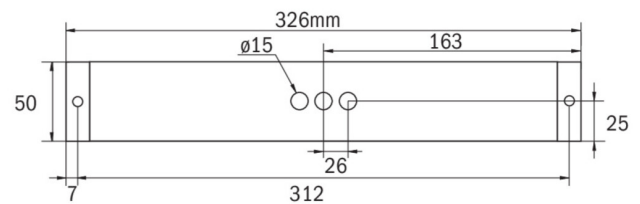

Power DS	1,7 W
Power BS	0,9 W
Ambient temperature DS	-5 °C - 35 °C
Ambient temperature BS	-5 °C - 40 °C
Depth	326 mm
Width	50 mm
Height	50 mm
Weight	0.4
Weight incl. packaging	0.45
Luminous flux mains	60 lm
Luminous flux emergency	60 lm
Customs tariff number	94056120
EAN	4262483025314

TECHNICAL DRAWING

ACCESSORY LIST

- KBK -
- KBM -
- KBG -
- AWX001 -
- KBE - Mounting frame
- BALLPLX-KBE - Wire mesh surround
- BALLPLX-KBS - Wire mesh surround
- BALLPLX-KBU - Wire mesh surround
- 2PW-EB - Pendant
- 2DW-EB -
- KBBE - Flush-mounted box
- DSA - Wire suspension

As of: 01.11.2024 - Subject to technical changes and errors.