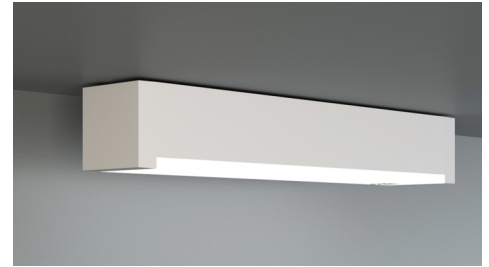

Art.-Nr: KBU418SC-COOLIP54
Exit sign, Safety luminaire
Universal, SelfControl (SC), 8 h, 14 m, 22 m, 30 m, IP65,
Plastic, white

Flexible plastic safety luminaire for universal mounting, which can be extended to become an emergency exit sign luminaire. The cuboid plastic housing is discreetly reduced to the essentials.

Because of the modular system, the luminaire can be converted into an emergency exit sign luminaire without any tools and without having to be disassembled. The panes for fitting the pictograms are available separately.

Automatic monitoring of safety luminaire with SelfControl. The luminaire is fitted with the innovative flexible plug-in system for rapid use of the right lens. The hall lens is supplied with every luminaire. A round lens, spotlight lens and beam lens are available as options. Universal mounting includes fitting on the wall and ceiling as well as the option of fitting in the ceiling in conjunction with the mounting frame available.

More information

www.rp-group.com/en/item/KBU418SC-COOLIP54

TECHNICAL DATA

Luminaire type	Exit sign, Safety luminaire
Mounting	Universal
Recognition distance	14 m, 22 m, 30 m
Pictograph	acc. to Specification
Illuminant	LED
Housing material	Plastic
Housing color	white
Protection type (IP)	IP65
Impact resistance (IK)	5
Certification	WEEE, TÜV Rheinland Type approved, CE, ENEC
Insulation class	2
Monitoring	SelfControl (SC)
Bridging time	8 h
Battery	LiFePO4 6,4 V/1,6 Ah
Power max.	2,6 W