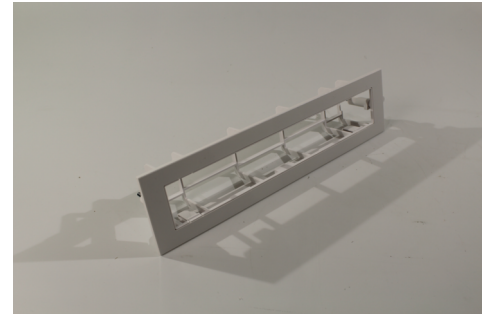

## Art.-Nr: KBE

With this installation frame the GX luminaire is able to be mounted directly into the wall which hides its electronics and so the luminaire's design is not disrupted.

Mer informasjon

### TEKNISKE DATA

|                  |               |
|------------------|---------------|
| dybde            | 65 mm         |
| Bredde           | 375 mm        |
| Høyde            | 60 mm         |
| Vekt             | 0.19 kg       |
| Tolltariffnummer | 94059200      |
| EAN              | 4260123683528 |