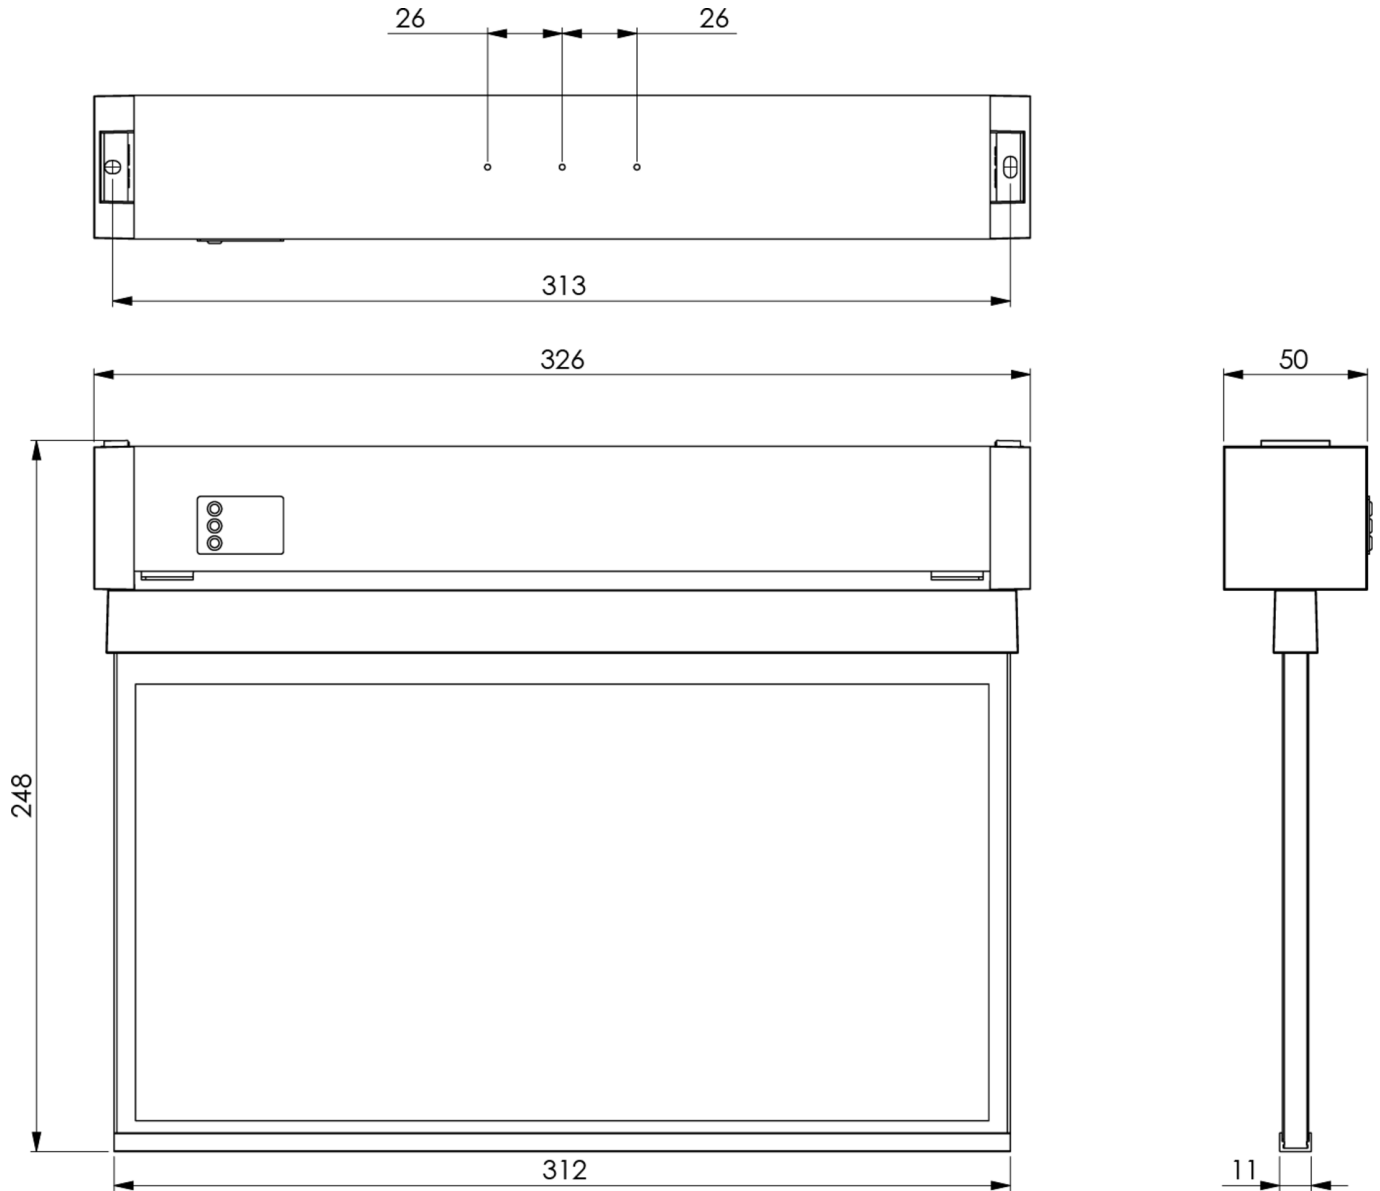

TECHNICAL DRAWING

As of: 29.10.2024 - Subject to technical changes and errors.