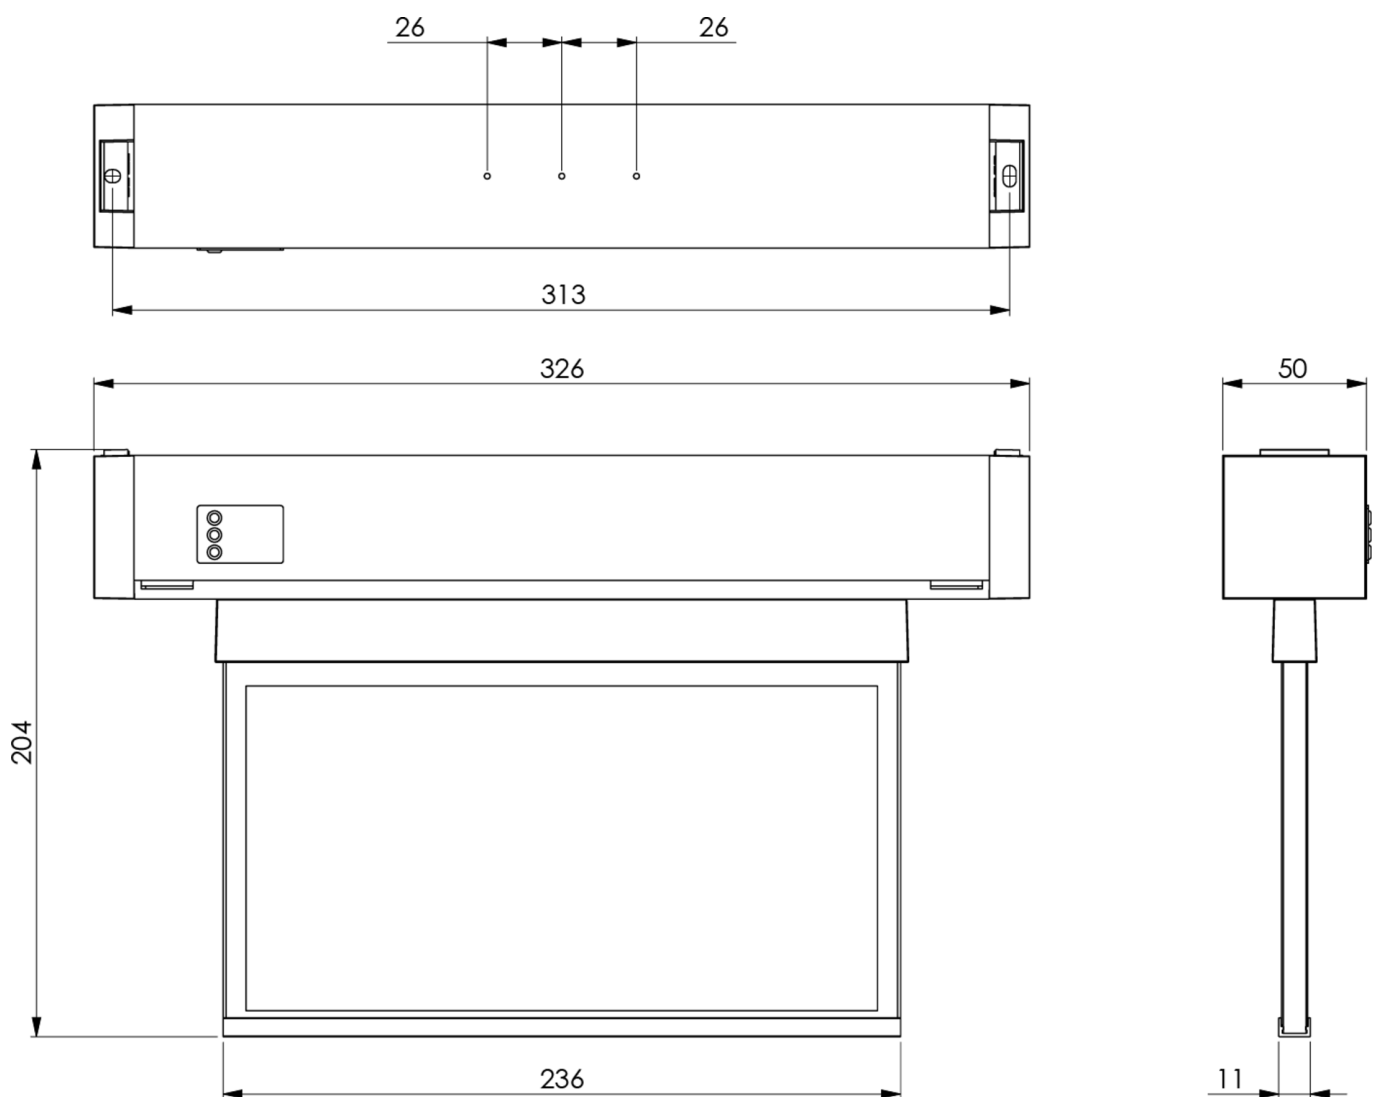

Ambient temperature DS	-5 °C - 40 °C
Ambient temperature BS	-5 °C - 40 °C
Depth	326 mm
Width	50 mm
Height	204 mm
Weight	0.16
Weight incl. packaging	0.36
Customs tariff number	94056120
EAN	4260766551475

TECHNICAL DRAWING

As of: 29.10.2024 - Subject to technical changes and errors.