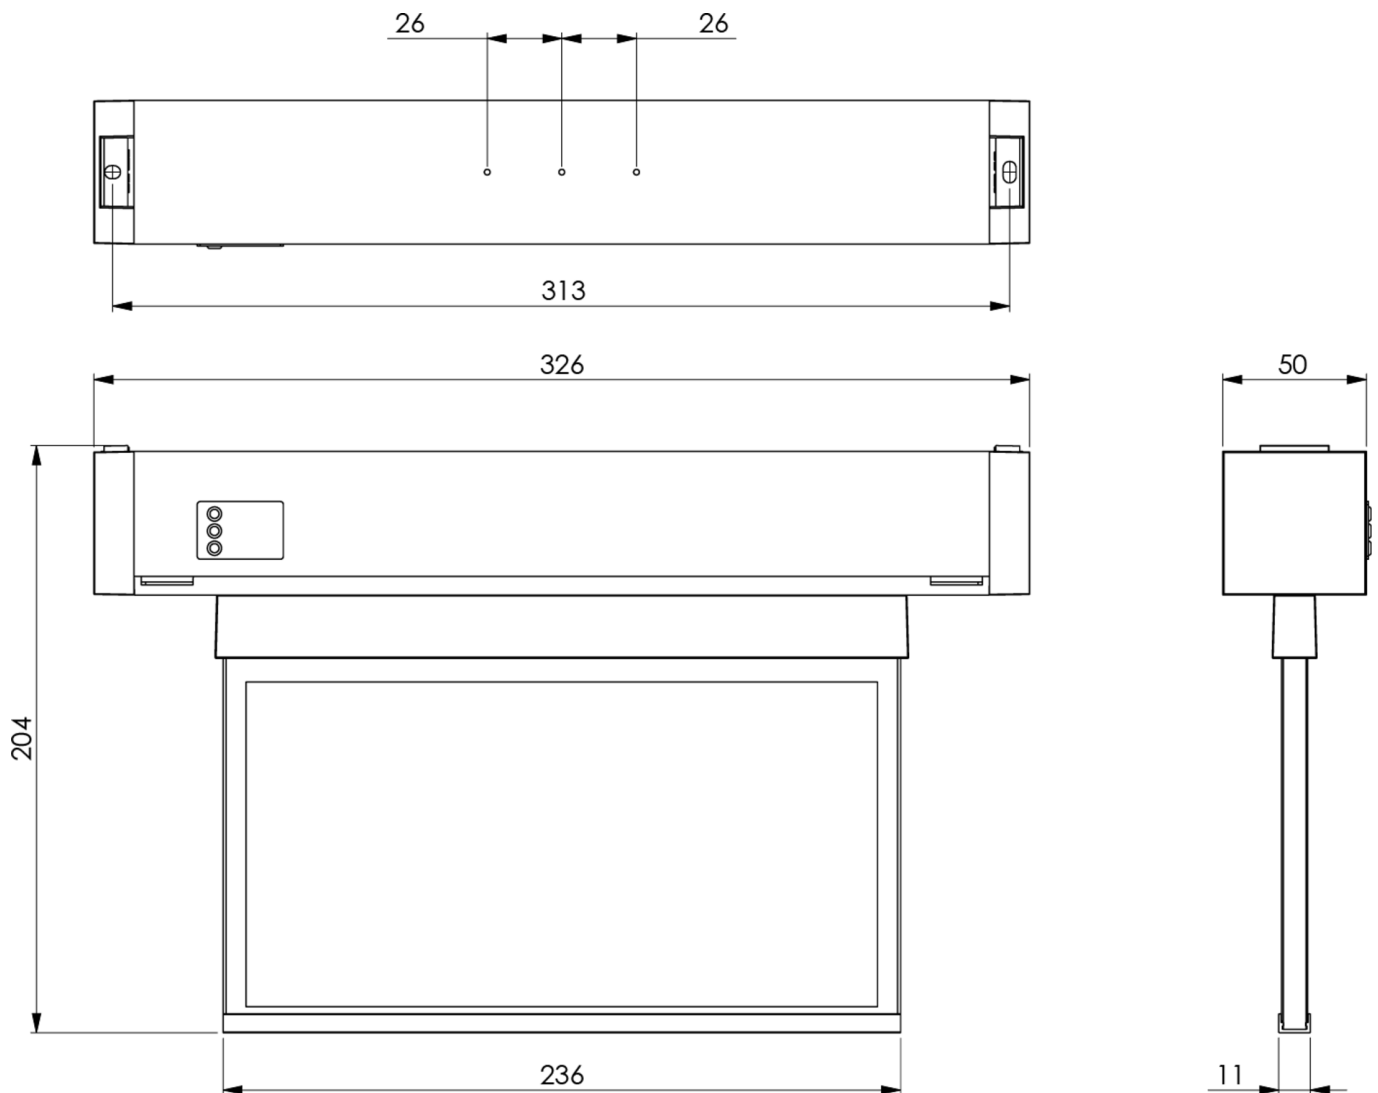

Ambient temperature BS	-5 °C - 40 °C
Depth	326 mm
Width	50 mm
Height	204 mm
Weight	0.15
Weight incl. packaging	0.35
Customs tariff number	94056120
EAN	4260766551451

TECHNICAL DRAWING

As of: 23.08.2024 - Subject to technical changes and errors.