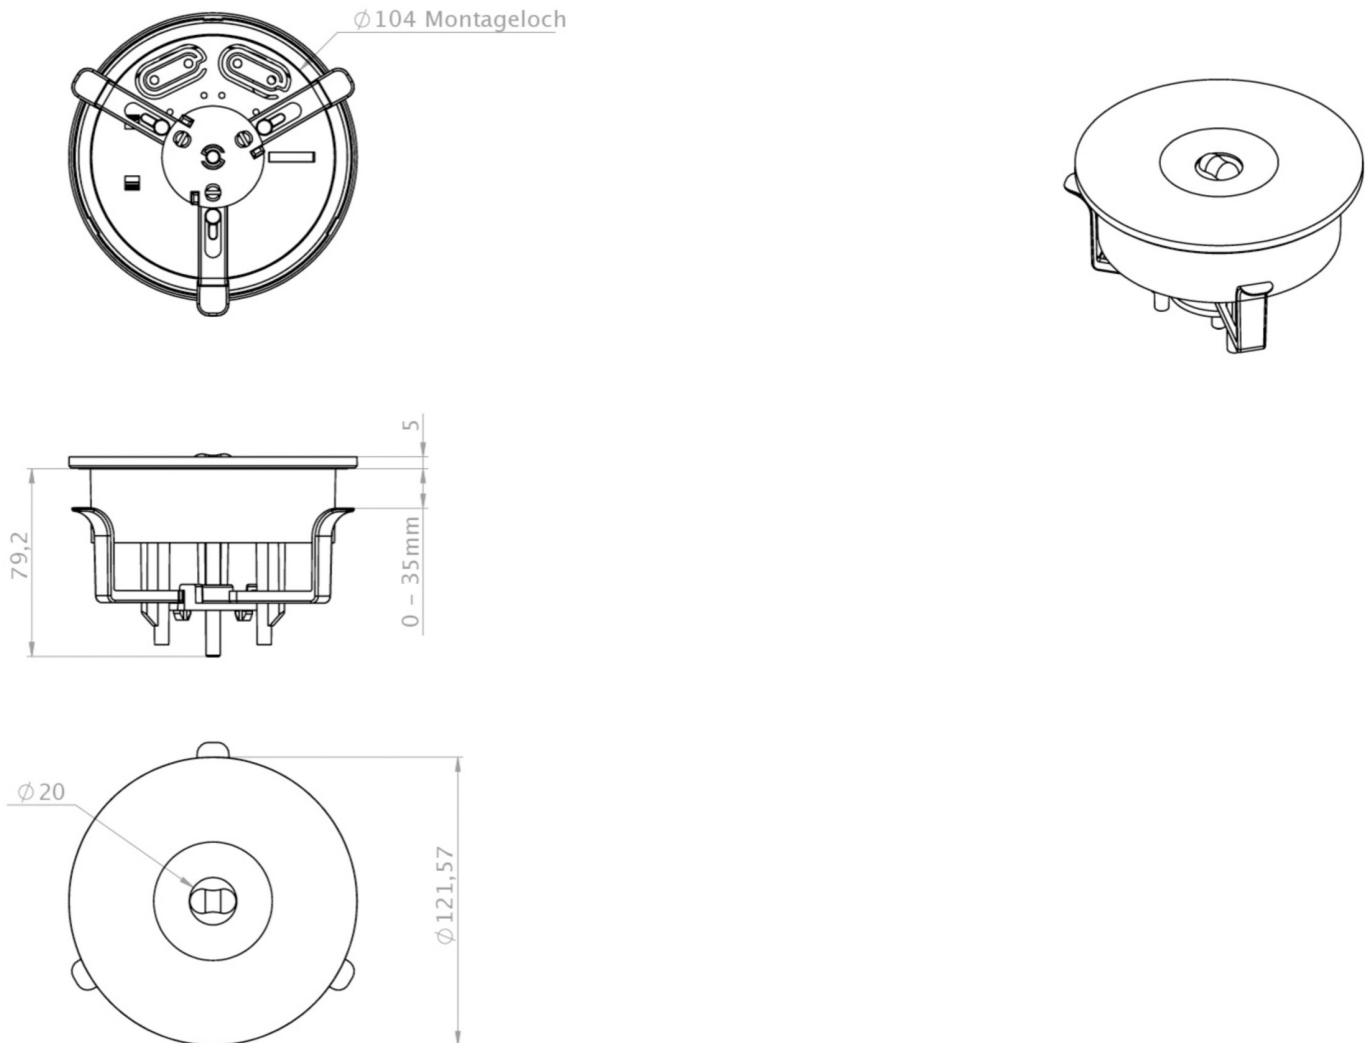

TECHNICAL DRAWING

ACCESSORY LIST

BALLPLX-ILE -

ILE-OEF-PC -