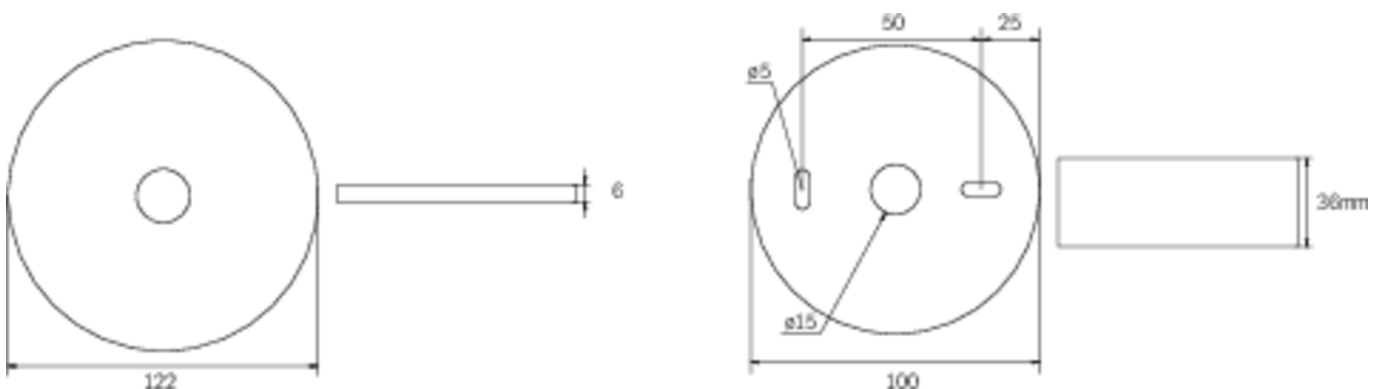

Power BS	1,2 W
Ambient temperature DS	-20 °C - 30 °C
Ambient temperature BS	-20 °C - 40 °C
Height	84 mm
Diameter	122 mm
Installation height	80 mm
Installation dimensions Diameter	105 mm
Weight	0.15
Weight incl. packaging	0.21
Connection cross-section	2.5 mm²
Switching input	No
Emergency light blocking	No
Battery connection	No
Dimming function	Yes
Luminous flux mains	360 lm
Luminous flux emergency	360 lm
Customs tariff number	94056120
EAN	4260659561857

TECHNICAL DRAWING

ACCESSORY LIST

BALLPLX-ILE -
ILE-OEF-PC -

As of: 16.07.2024 - Subject to technical changes and errors.