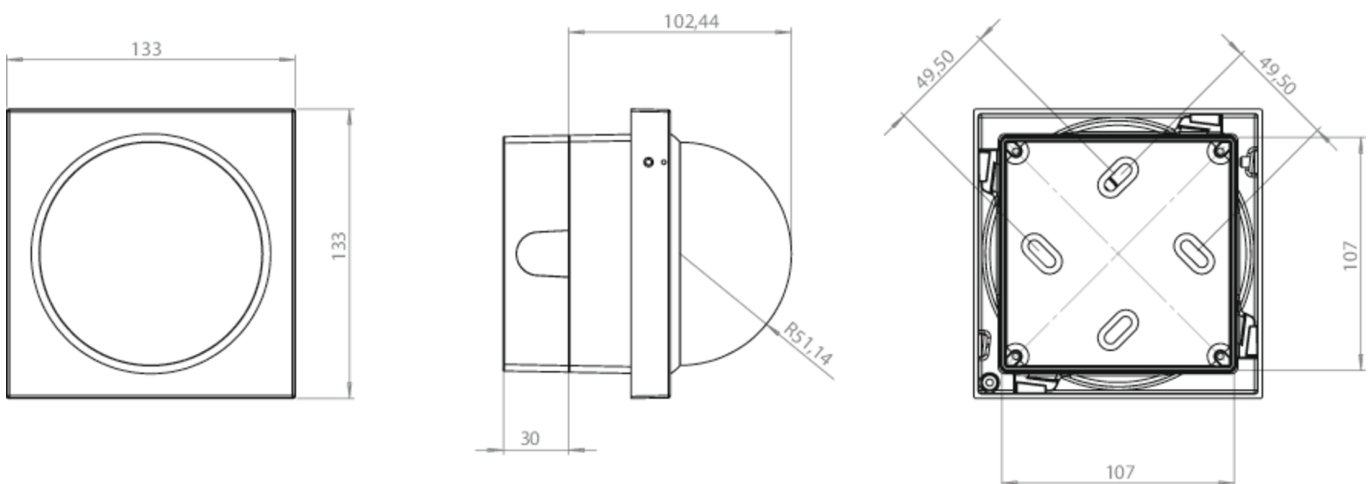

TEKNISK TEGNING

stand: 21.06.2024 - Det tas forbehold om tekniske endringer og feil.