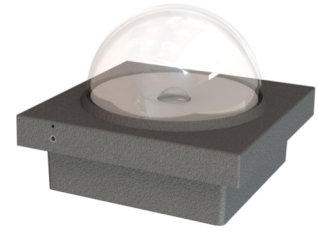

Art.-Nr: IL-IK10-AZ

This housing keeps ILD luminaires protected, from dust, water and shock.

It covers the requirements of IP 65 as well as IK 10 and is ballproof according to DIN 18032.

Mer informasjon

TEKNISKE DATA