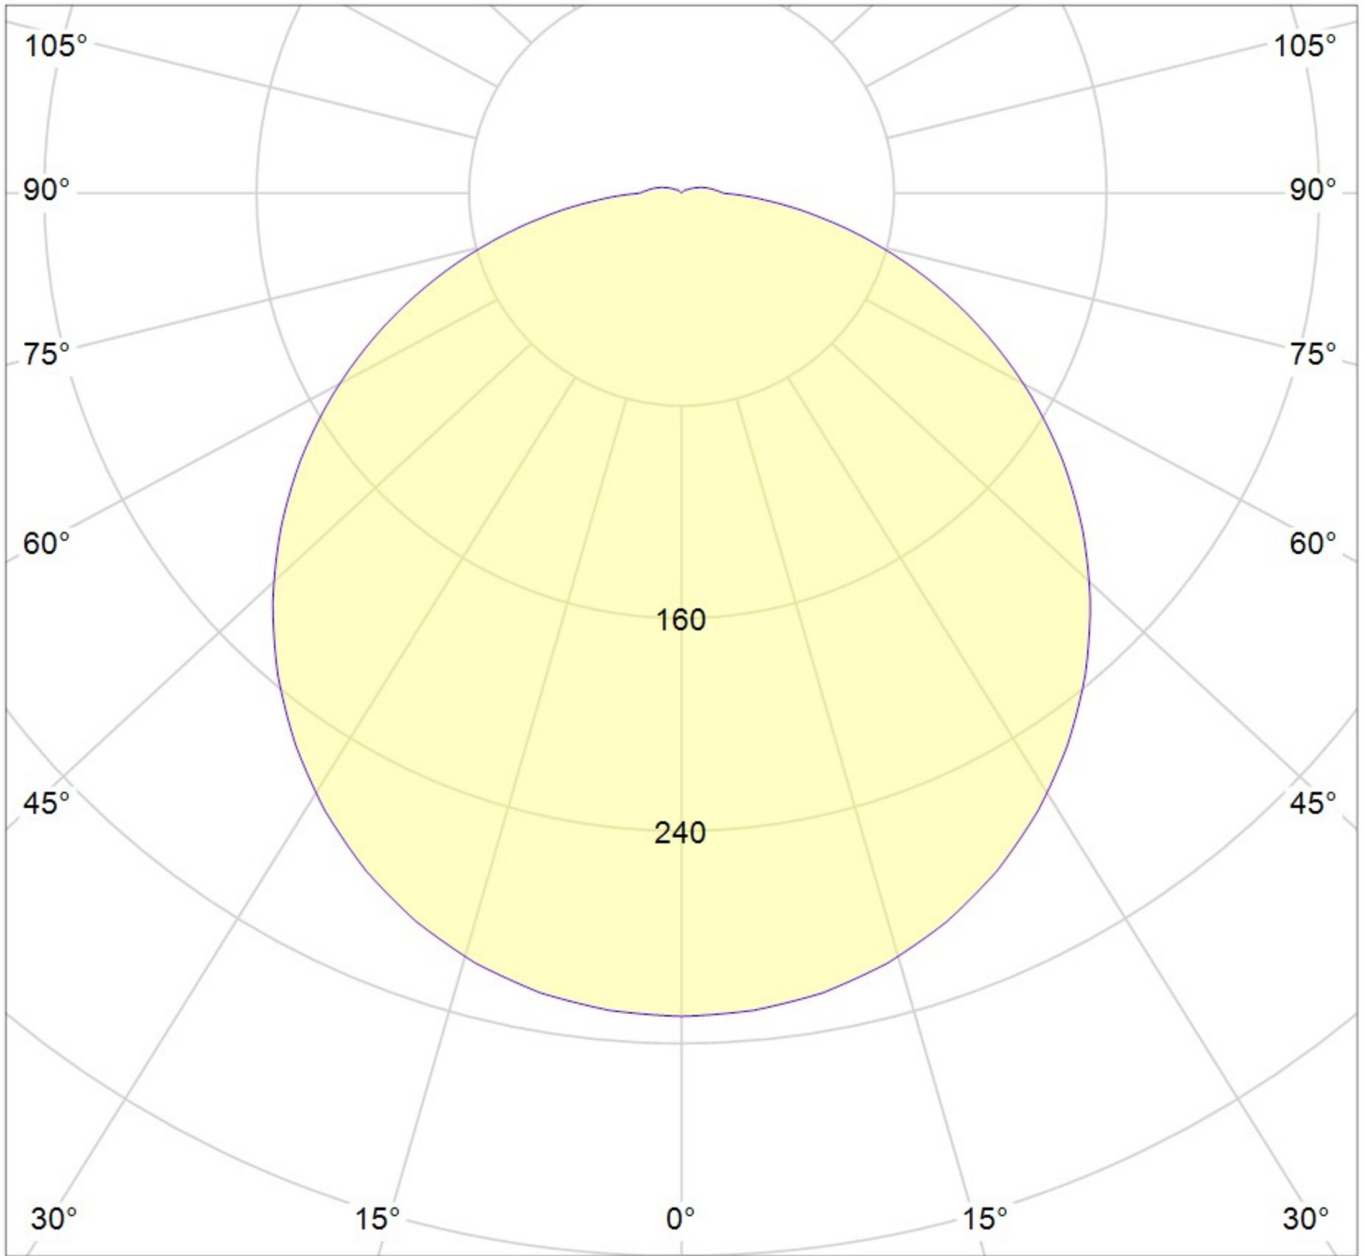

**Art.-No.: HO-2708MW-WW**  
**LED outdoor luminaire "TONDO", wall / ceiling surface**  
**mounting, round, 280x80mm, 13W, 1000lm, 3000K, CRI**  
**>80, IP54, white, switchable**

LED exterior façade luminaire, Tondo series. Housing made from die-cast aluminium, dark grey or white, powder-coated, IP54. Diffuser made from plastic (PC), opal, UV-stabilised. Operating unit installed (can be switched). Version with CASAMBI® Bluetooth control available.

### DANE TECHNICZNE

Electrical data	
Input Voltage AC	AC 220-240V / 50-60Hz
Power Factor	0,95
System power	13 W
Electrical version	with internal operating device, switchable
CASAMBI Ready	Yes
Photometrical data	
Light source	LED
Colour temperature	3 000 K
Rated luminous flux	985 lm
Light colour	830
Colour rendering index (CRI)	> 80
Beam angle	119 °
UGR	24,2
Lifetime (h, at 25°C)	50 000 h, L80
Acceptance tests	
Certifications	CE
Protection class	I
Ingress protection (IP) rating	IP 54
Ambient temperature	-20 to +40 C°

Physical data	
Mounting method	wall mounted, ceiling mounted
Housing material	Aluminium
Housing colour	white
Cover material	PC
Height (H)	80 mm
Diameter $\varnothing$	280 mm
Product weight	1,84 kg
Weight incl. Packaging	1,95 kg
Packaging Length (L)	330 mm
Packaging Width (B)	330 mm
Packaging Height (H)	100 mm

**LIGHT DISTRIBUTION**

cd/klm

— C0 - C180    — C90 - C270

$\eta = 100\%$