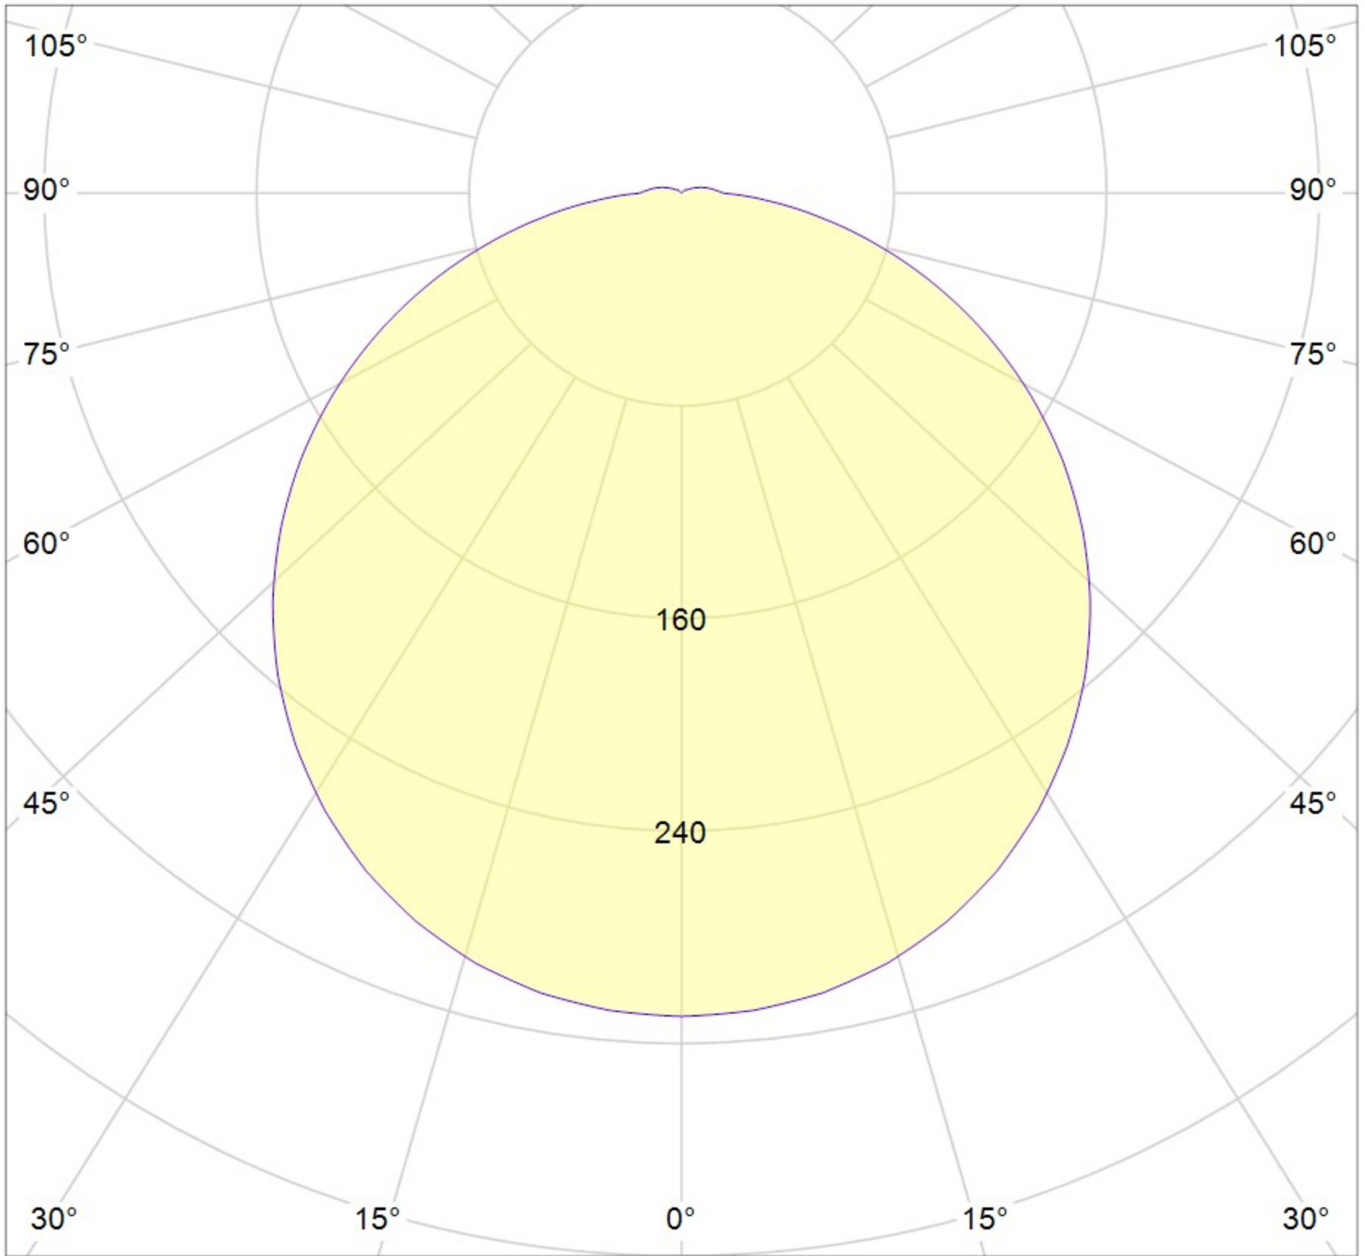

**Art.-No.: HO-2708MW-WW**  
**LED outdoor luminaire "TONDO", wall / ceiling surface**  
**mounting, round, 280x80mm, 13W, 1000lm, 3000K, CRI**  
**>80, IP54, white, switchable**

LED exterior façade luminaire, Tondo series. Housing made from die-cast aluminium, dark grey or white, powder-coated, IP54. Diffuser made from plastic (PC), opal, UV-stabilised. Operating unit installed (can be switched). Version with CASAMBI® Bluetooth control available.

## TECHNICAL DATA

Electrical data	
Input Voltage AC	AC 220-240V / 50-60Hz
Power Factor	0.95
System power	13 W
Electrical version	with internal operating device, switchable
CASAMBI Ready	Yes
Photometrical data	
Light source	LED
Colour temperature	3,000 K
Rated luminous flux	985 lm
Light colour	830
Colour rendering index (CRI)	> 80
Beam angle	119 °
UGR	24.2
Lifetime (h, at 25°C)	50,000 h, L80
Acceptance tests	
Certifications	CE
Protection class	I
Ingress protection (IP) rating	IP 54
Ambient temperature	-20 to +40 C°

Physical data	
Mounting method	wall mounted, ceiling mounted
Housing material	Aluminium
Housing colour	white
Cover material	PC
Height (H)	80 mm
Diameter $\varnothing$	280 mm
Product weight	1.84 kg
Weight incl. Packaging	1.95 kg
Packaging Length (L)	330 mm
Packaging Width (B)	330 mm
Packaging Height (H)	100 mm

**LIGHT DISTRIBUTION**

cd/klm

— C0 - C180    — C90 - C270

$\eta = 100\%$