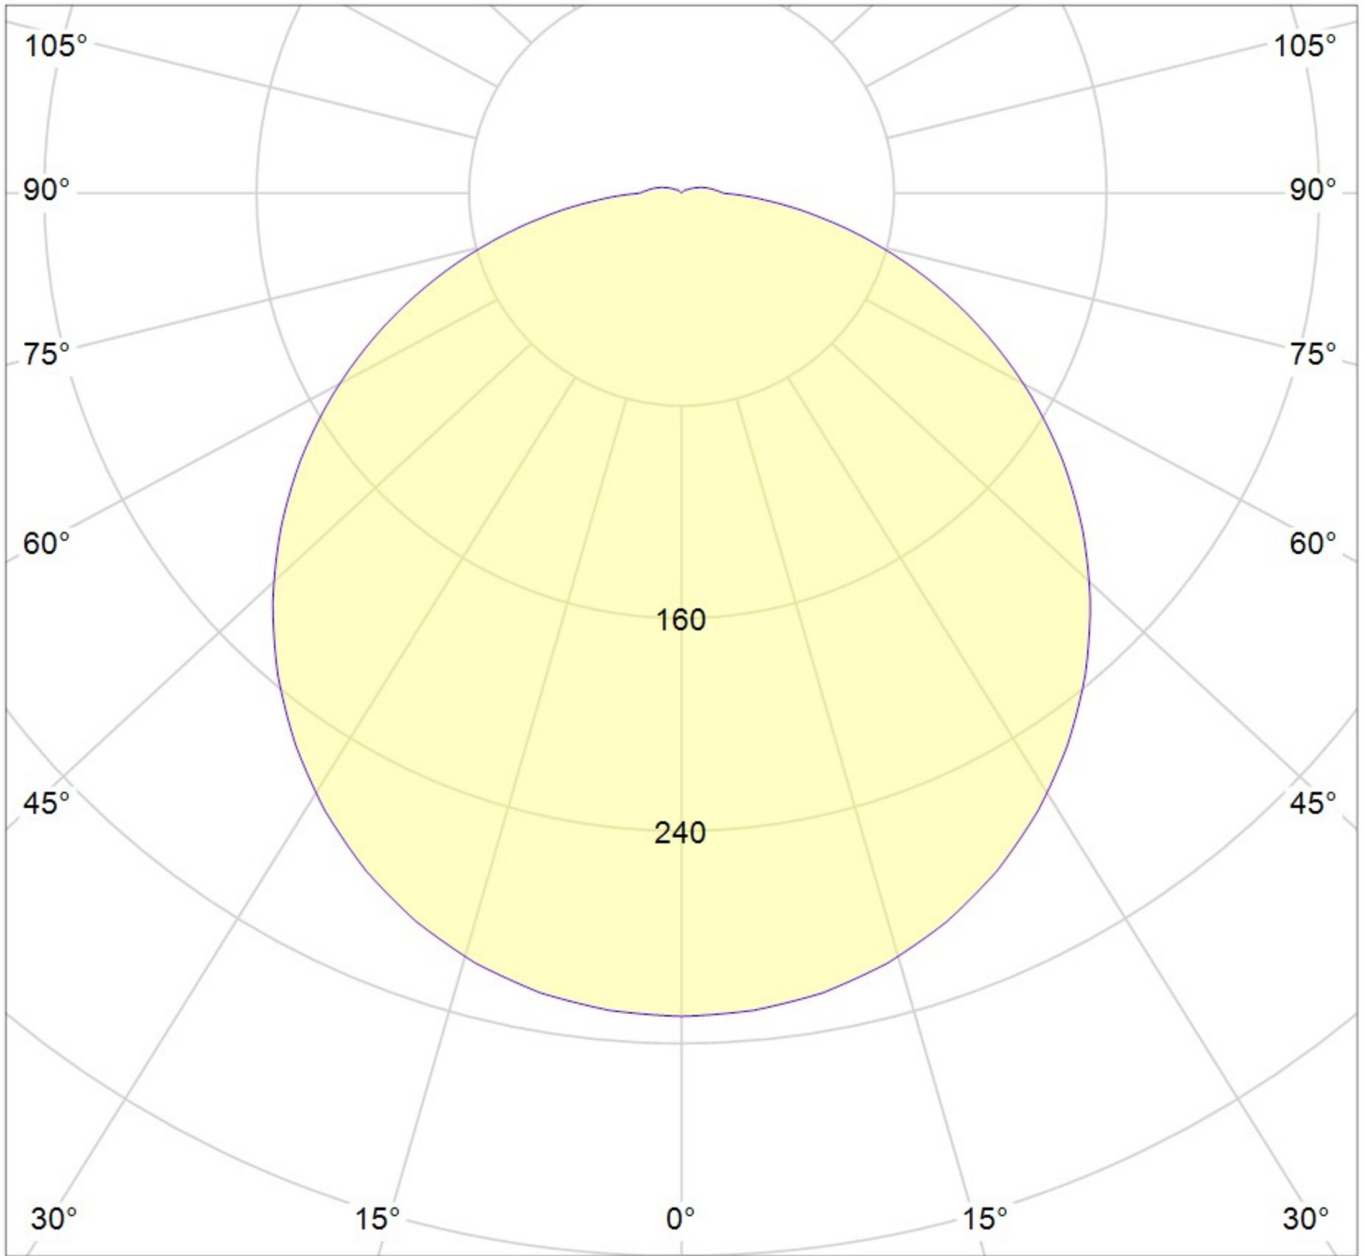

Art.-No.: HO-2708DG-WW
LED outdoor luminaire "TONDO", wall / ceiling surface
mounting, round, 280x80mm, 13W, 1000lm, 3000K, CRI
>80, IP54, anthracite, switchable

LED exterior façade luminaire, Tondo series. Housing made from die-cast aluminium, dark grey or white, powder-coated, IP54. Diffuser made from plastic (PC), opal, UV-stabilised. Operating unit installed (can be switched). Version with CASAMBI® Bluetooth control available.

DANE TECHNICZNE

Electrical data	
Input Voltage AC	AC 220-240V / 50-60Hz
Power Factor	0,95
System power	13 W
Electrical version	with internal operating device, switchable
CASAMBI Ready	Yes
Photometrical data	
Light source	LED
Colour temperature	3 000 K
Rated luminous flux	985 lm
Light colour	830
Colour rendering index (CRI)	> 80
Beam angle	119 °
UGR	24,2
Lifetime (h, at 25°C)	50 000 h, L80
Acceptance tests	
Certifications	CE
Protection class	I
Ingress protection (IP) rating	IP 54
Ambient temperature	-20 to +40 C°

Physical data	
Mounting method	wall mounted, ceiling mounted
Housing material	Aluminium
Housing colour	black
Cover material	PC
Height (H)	80 mm
Diameter \varnothing	280 mm
Product weight	1,84 kg
Weight incl. Packaging	1,95 kg
Packaging Length (L)	330 mm
Packaging Width (B)	330 mm
Packaging Height (H)	100 mm

LIGHT DISTRIBUTION

cd/klm

— C0 - C180 — C90 - C270

$\eta = 100\%$