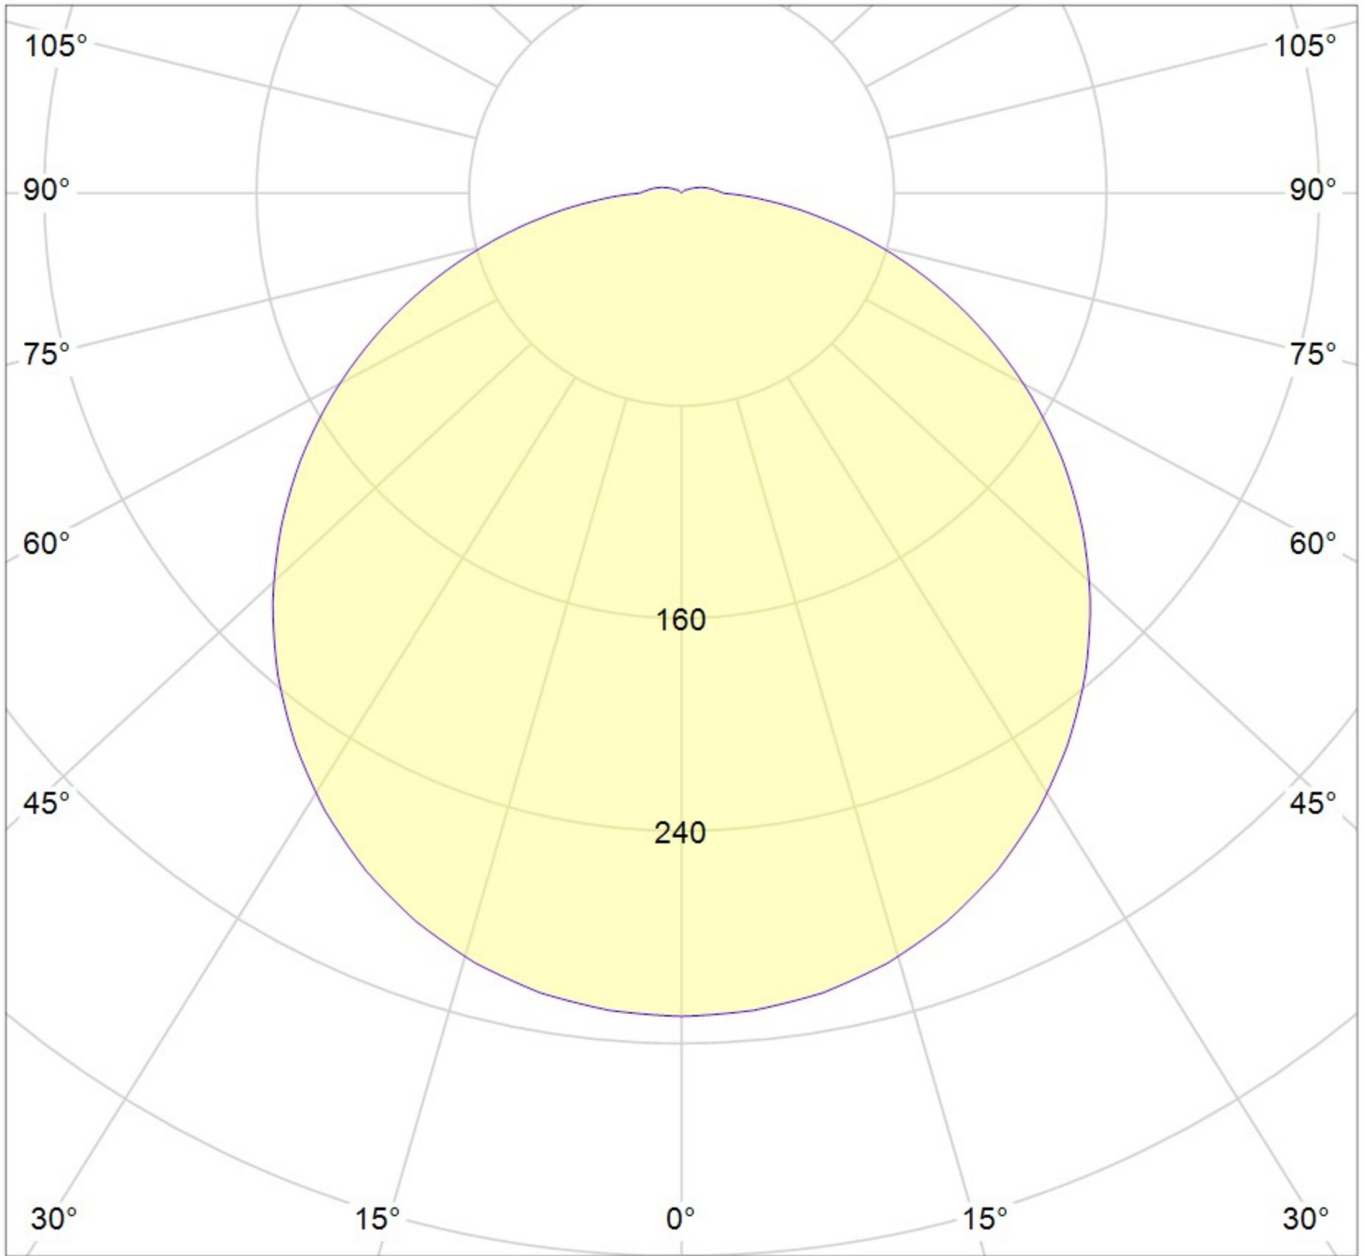

Art.-No.: HO-2708DG-WW
LED outdoor luminaire "TONDO", wall / ceiling surface
mounting, round, 280x80mm, 13W, 1000lm, 3000K, CRI
>80, IP54, anthracite, switchable

LED exterior façade luminaire, Tondo series. Housing made from die-cast aluminium, dark grey or white, powder-coated, IP54. Diffuser made from plastic (PC), opal, UV-stabilised. Operating unit installed (can be switched). Version with CASAMBI® Bluetooth control available.

TECHNICAL DATA

Electrical data	
Input Voltage AC	AC 220-240V / 50-60Hz
Power Factor	0.95
System power	13 W
Electrical version	with internal operating device, switchable
CASAMBI Ready	Yes
Photometrical data	
Light source	LED
Colour temperature	3,000 K
Rated luminous flux	985 lm
Light colour	830
Colour rendering index (CRI)	> 80
Beam angle	119 °
UGR	24.2
Lifetime (h, at 25°C)	50,000 h, L80
Acceptance tests	
Certifications	CE
Protection class	I
Ingress protection (IP) rating	IP 54
Ambient temperature	-20 to +40 C°

Physical data	
Mounting method	wall mounted, ceiling mounted
Housing material	Aluminium
Housing colour	black
Cover material	PC
Height (H)	80 mm
Diameter \varnothing	280 mm
Product weight	1.84 kg
Weight incl. Packaging	1.95 kg
Packaging Length (L)	330 mm
Packaging Width (B)	330 mm
Packaging Height (H)	100 mm

LIGHT DISTRIBUTION

cd/klm

— C0 - C180 — C90 - C270

$\eta = 100\%$