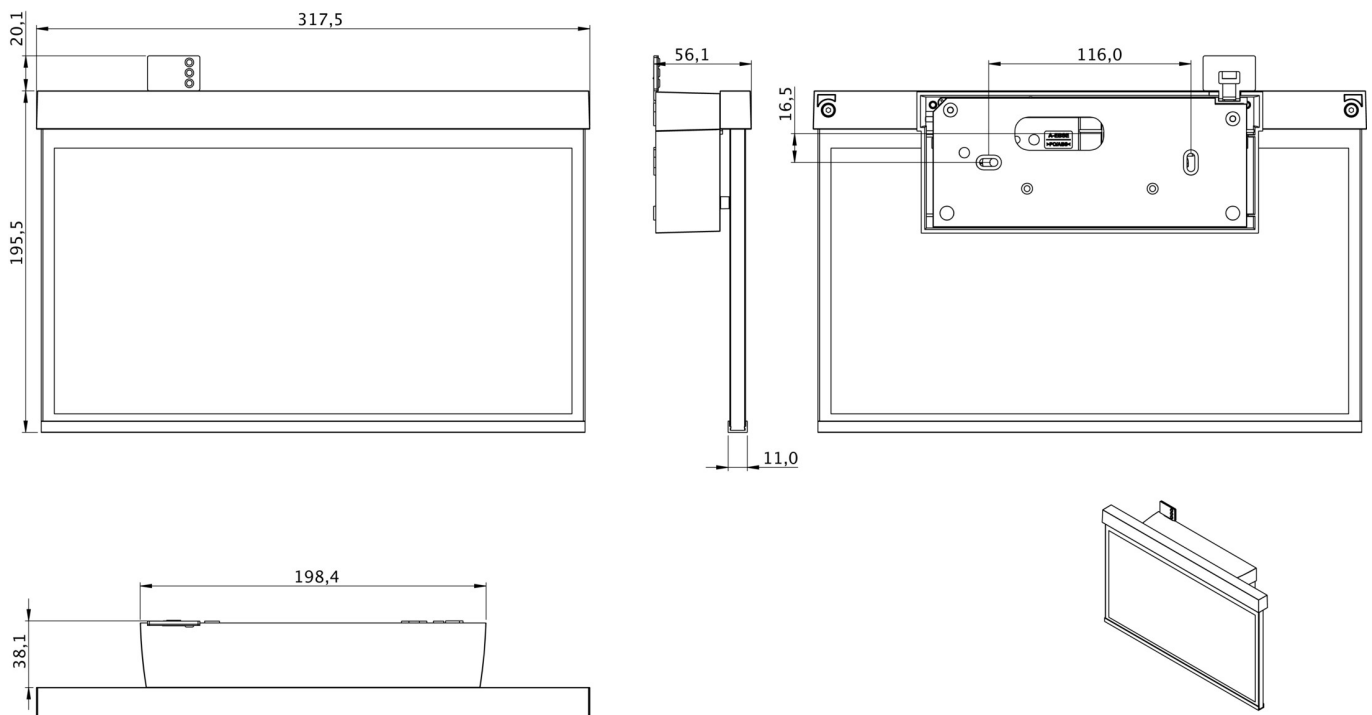

Art.-Nr: GAXW408SC

Exit sign

Wall mounting, SelfControl (SC), 8 h, 30 m, IP40, Plastic, white

Emergency exit sign luminaire with plastic pane for surface mounting on the wall and for identifying emergency and escape routes. It is based on the design of the A series luminaire family, which provides solutions for any mounting and has won the German Design Award for its uniform, straight-line design. The luminaires are equipped with modern LED illuminants and provide flexibility through their interchangeable pictograms.

Automatic monitoring of safety luminaire with SelfControl. Display edge luminaire with integrated light distribution for even pictogram illumination. Suited to inscription on one or two sides. Planning certainty is provided by tool-free, variable use of the pictograms on site. A set of pictograms corresponding to DIN ISO 7010 (arrow to the right, left, up and down) is supplied as standard.

More information

www.rp-group.com/en/item/GAXW408SC

TECHNICAL DATA

Luminaire type	Exit sign
Mounting	Wall mounting
Recognition distance	30 m
Pictograph	Set
Illuminant	LED
Housing material	Plastic
Housing color	white
Protection type (IP)	IP40
Impact resistance (IK)	5
Certification	WEEE, CE
Insulation class	2
Monitoring	SelfControl (SC)
Bridging time	8 h
Battery	LiFePO4 6,4 V/1,2 Ah
Power max.	2,6 W
Power DS	1,7 W

Power BS	0,9 W
Ambient temperature DS	-5 °C - 40 °C
Ambient temperature BS	-5 °C - 40 °C
Depth	56.1 mm
Width	317.5 mm
Height	195.5 mm
Weight	0.96
Weight incl. packaging	1.45
EAN	4262483022641

TECHNICAL DRAWING