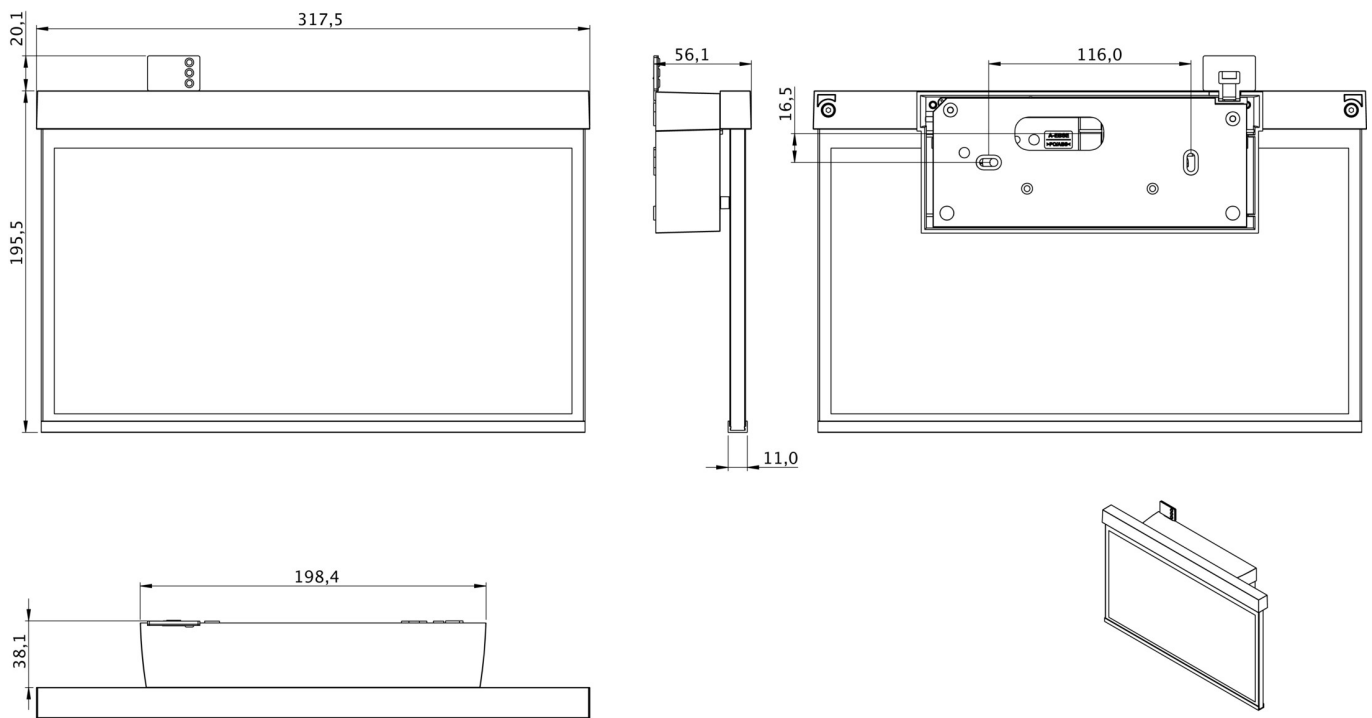

Ambient temperature DS	-5 °C - 40 °C
Ambient temperature BS	-5 °C - 40 °C
Depth	56.1 mm
Width	317.5 mm
Height	195.5 mm
Weight	0.96
Weight incl. packaging	1.45
Customs tariff number	94056120
EAN	4260766556241

TECHNICAL DRAWING

As of: 23.08.2024 - Subject to technical changes and errors.