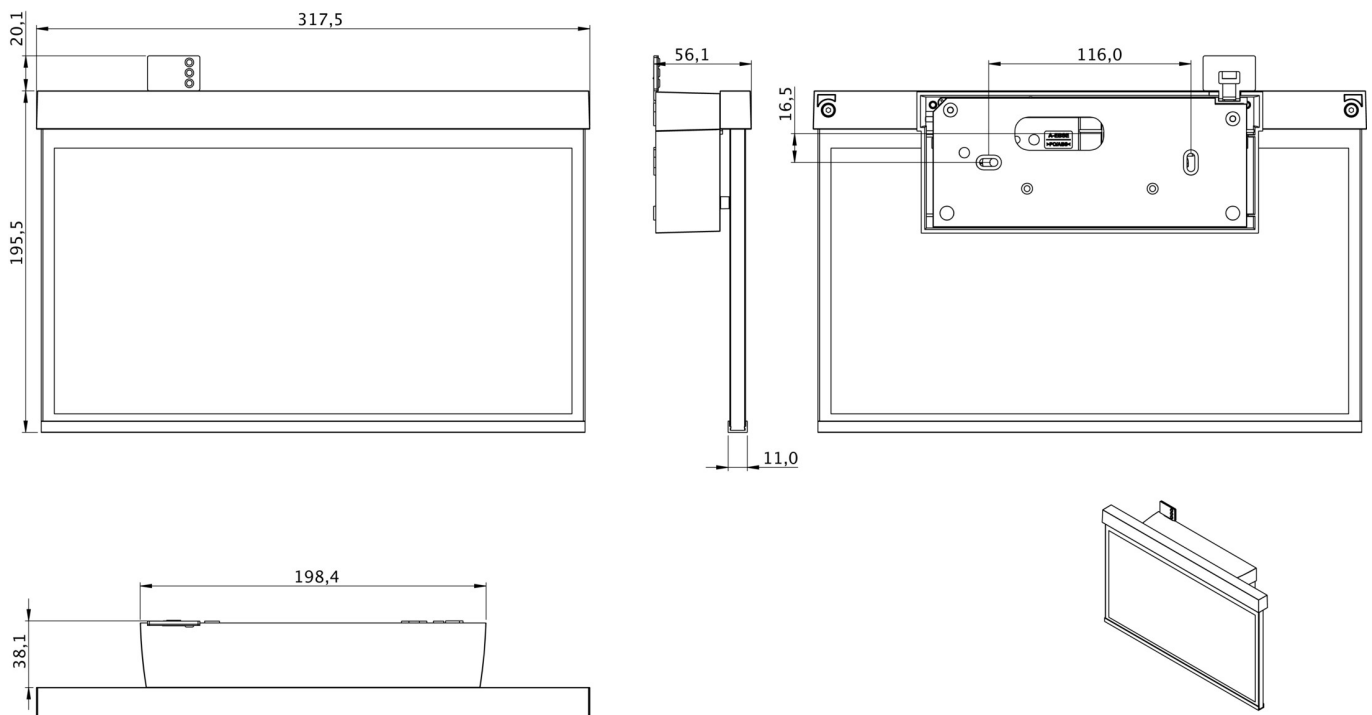

Ambient temperature DS	-5 °C - 40 °C
Ambient temperature BS	-5 °C - 40 °C
Depth	56.1 mm
Width	317.5 mm
Height	195.5 mm
Weight	0.96
Weight incl. packaging	1.45
Customs tariff number	94056120
EAN	4260766556234

TECHNICAL DRAWING

As of: 23.08.2024 - Subject to technical changes and errors.