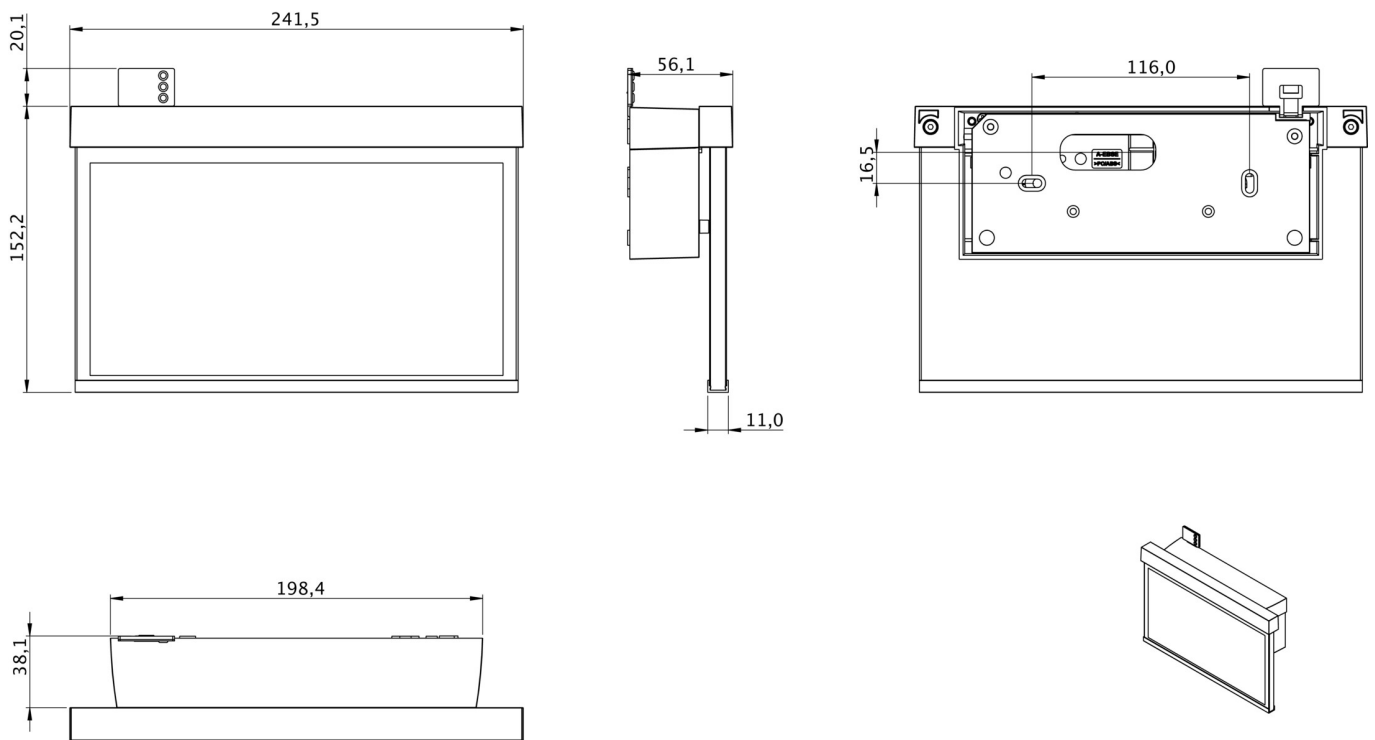

Ambient temperature DS	-5 °C - 40 °C
Ambient temperature BS	-5 °C - 40 °C
Depth	56.1 mm
Width	241.5 mm
Height	152.2 mm
Weight	0.76
Weight incl. packaging	1.12
Customs tariff number	94056120
EAN	4260766556203

TECHNICAL DRAWING

As of: 23.08.2024 - Subject to technical changes and errors.