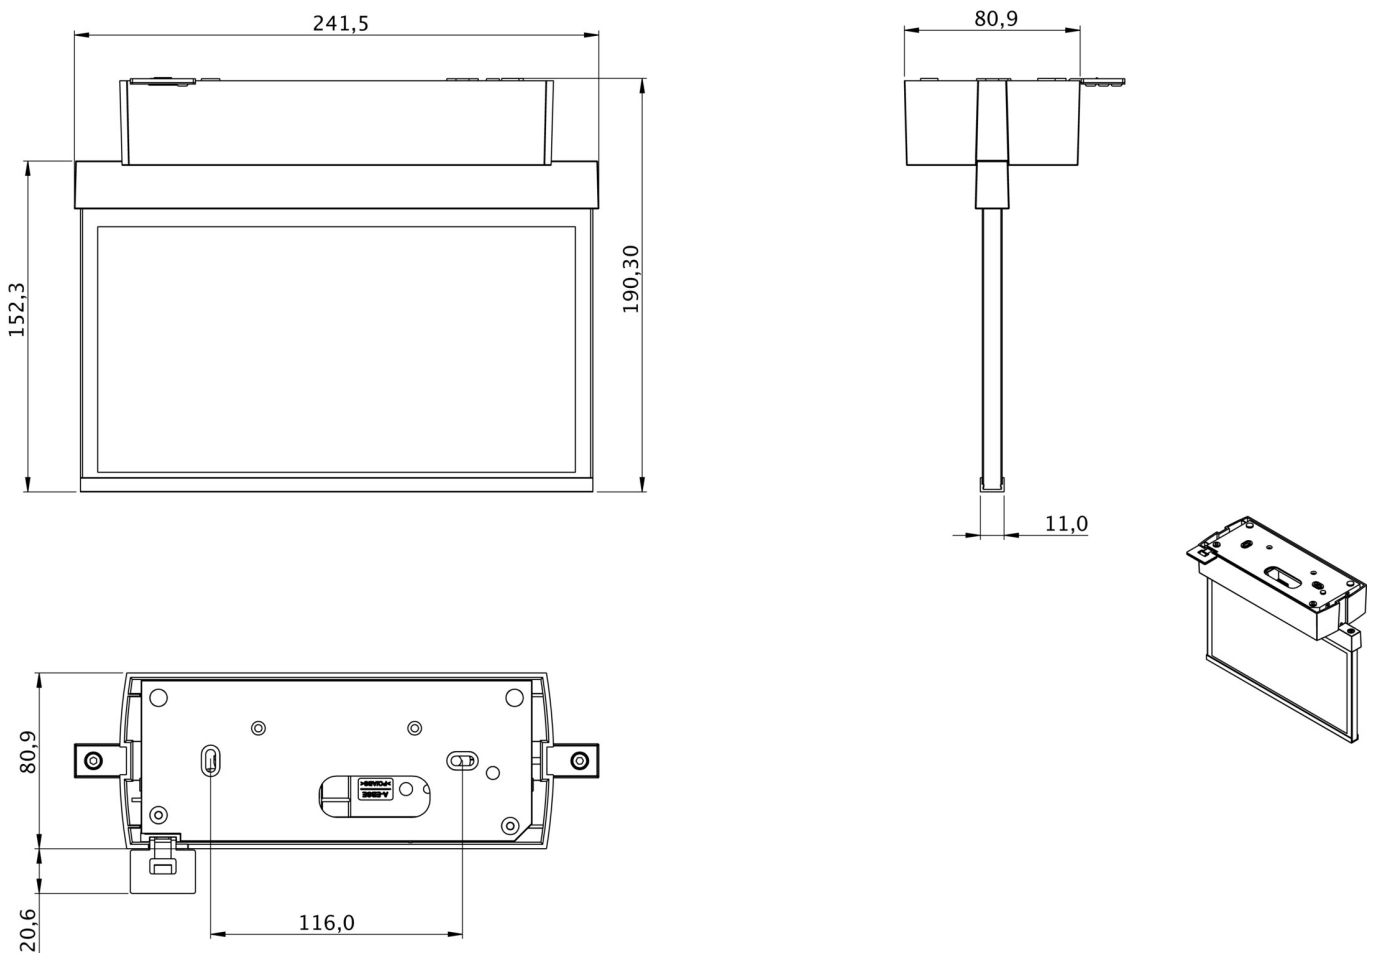

Ambient temperature DS	-5 °C - 40 °C
Ambient temperature BS	-5 °C - 40 °C
Depth	80.9 mm
Width	241.5 mm
Height	190.3 mm
Weight	0.76
Weight incl. packaging	1.12
Customs tariff number	94056120
EAN	4260766556180

TECHNICAL DRAWING

As of: 23.08.2024 - Subject to technical changes and errors.