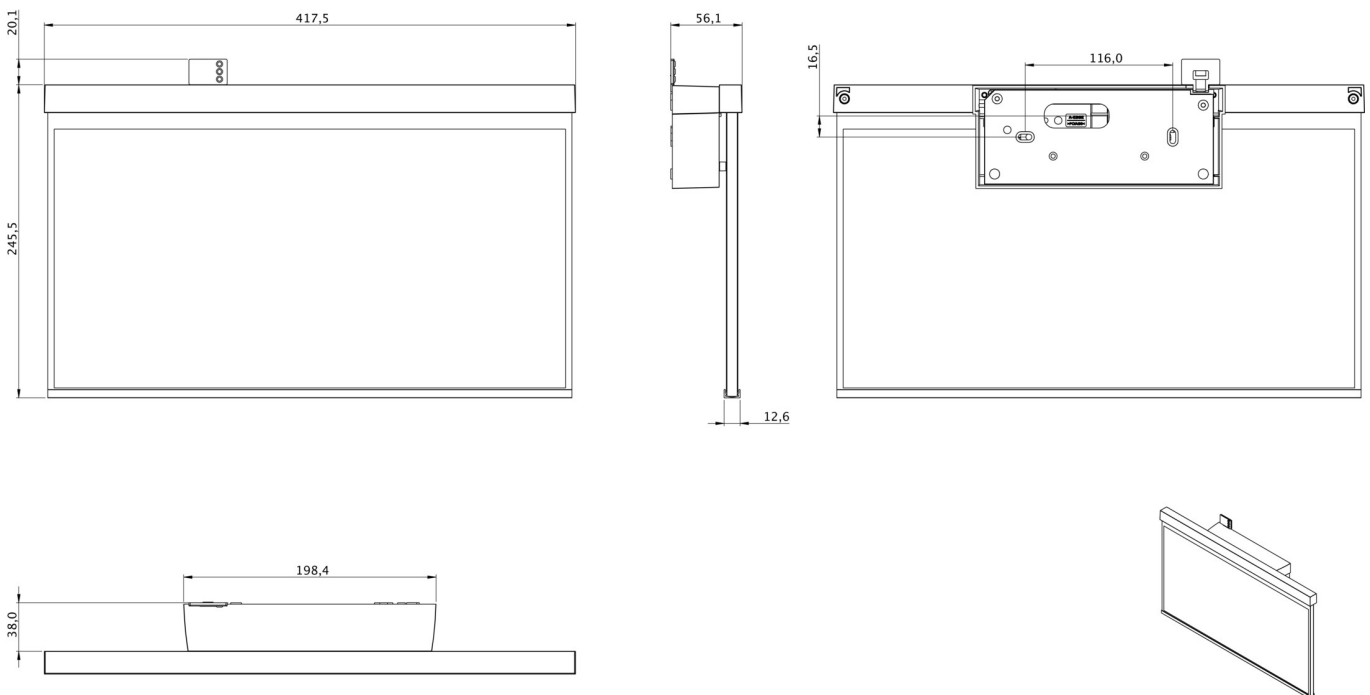

Power max.	5 W
Power DS	3,8 W
Power BS	0,8 W
Ambient temperature DS	-5 °C - 40 °C
Ambient temperature BS	-5 °C - 40 °C
Depth	56.1 mm
Width	417.5 mm
Height	245.5 mm
Weight	1.42
Weight incl. packaging	2.07
Connection cross-section	2.5 mm²
Switching input	Yes
Emergency light blocking	Yes
Battery connection	Connector
Dimming function	Yes
Customs tariff number	94056120
EAN	4260766551307

TECHNICAL DRAWING

As of: 23.08.2024 - Subject to technical changes and errors.