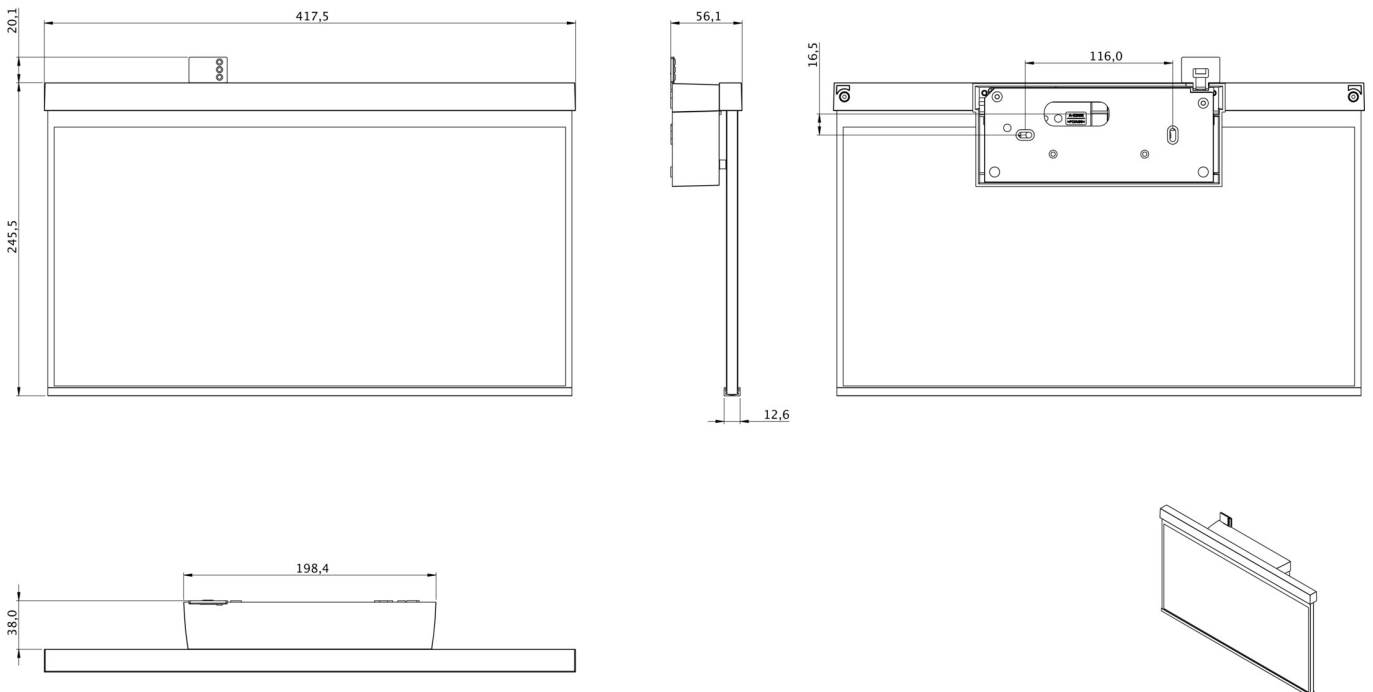

Ambient temperature BS	-5 °C - 40 °C
Depth	56.1 mm
Width	417.5 mm
Height	245.5 mm
Weight	1.35
Weight incl. packaging	2
EAN	4262483022603

TECHNICAL DRAWING

As of: 01.11.2024 - Subject to technical changes and errors.