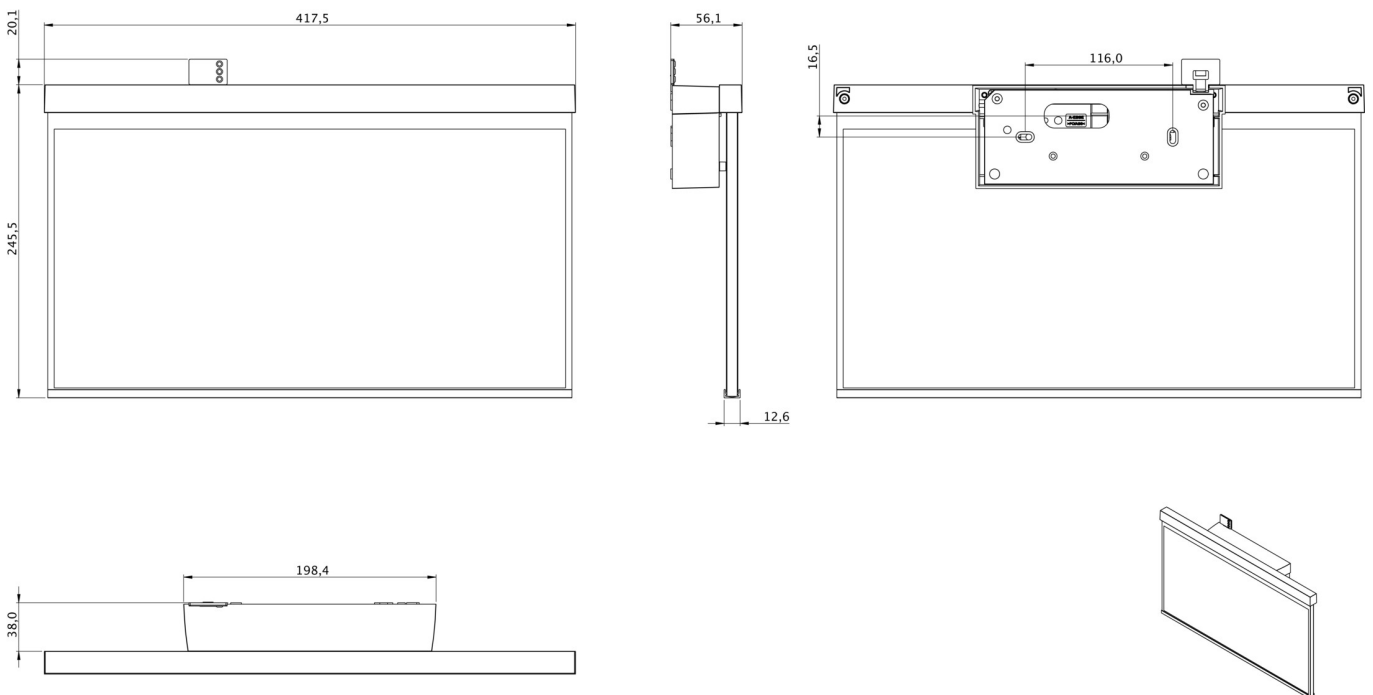

Power max.	5 W
Power DS	3,8 W
Power BS	0,8 W
Ambient temperature DS	-5 °C - 40 °C
Ambient temperature BS	-5 °C - 40 °C
Depth	56.1 mm
Width	417.5 mm
Height	245.5 mm
Weight	1.42
Weight incl. packaging	2.07
Connection cross-section	2.5 mm²
Switching input	Yes
Emergency light blocking	Yes
Battery connection	Connector
Dimming function	Yes
Customs tariff number	94056120
EAN	4260766551291

TECHNICAL DRAWING

As of: 23.08.2024 - Subject to technical changes and errors.