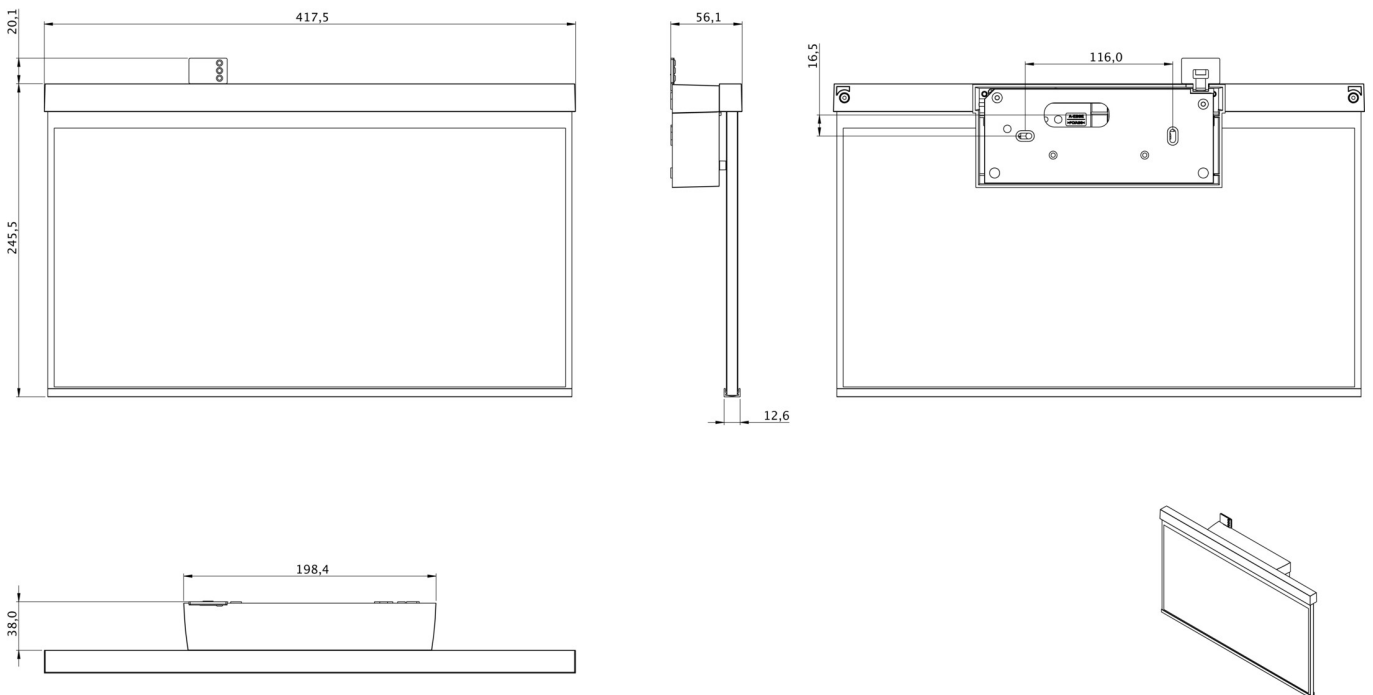

Art.-Nr: GABW403SC

Exit sign

Wall, SelfControl (SC), 3 h, 40 m, IP40, Plastic, white

Emergency exit sign luminaire with plastic pane for surface mounting on the wall and for identifying emergency and escape routes. It is based on the design of the A series luminaire family, which provides solutions for any mounting and has won the German Design Award for its uniform, straight-line design. The luminaires are equipped with modern LED illuminants and provide flexibility through their interchangeable pictograms.

Automatic monitoring of safety luminaire with SelfControl. The requested pictogram (arrow to the right, left, up or down) is supplied as standard.

More information

www.rp-group.com/en/item/GABW403SC

TECHNICAL DATA

Luminaire type	Exit sign
Mounting	Wall
Recognition distance	40 m
Pictograph	acc. to Specification
Housing material	Plastic
Housing color	white
Protection type (IP)	IP40
Impact resistance (IK)	5
Certification	WEEE, CE
Insulation class	2
Monitoring	SelfControl (SC)
Bridging time	3 h
Battery	6,4 V 1,2 Ah/
Power max.	4,2 W
Power DS	3,4 W
Power BS	0,9 W
Ambient temperature DS	-5 °C - 40 °C
Ambient temperature BS	-5 °C - 40 °C
Depth	80.9 mm

Width	417.5 mm
Height	245.5 mm
Weight	1.35
Weight incl. packaging	2
Customs tariff number	94056120
EAN	4260766559587

TECHNICAL DRAWING

As of: 23.08.2024 - Subject to technical changes and errors.