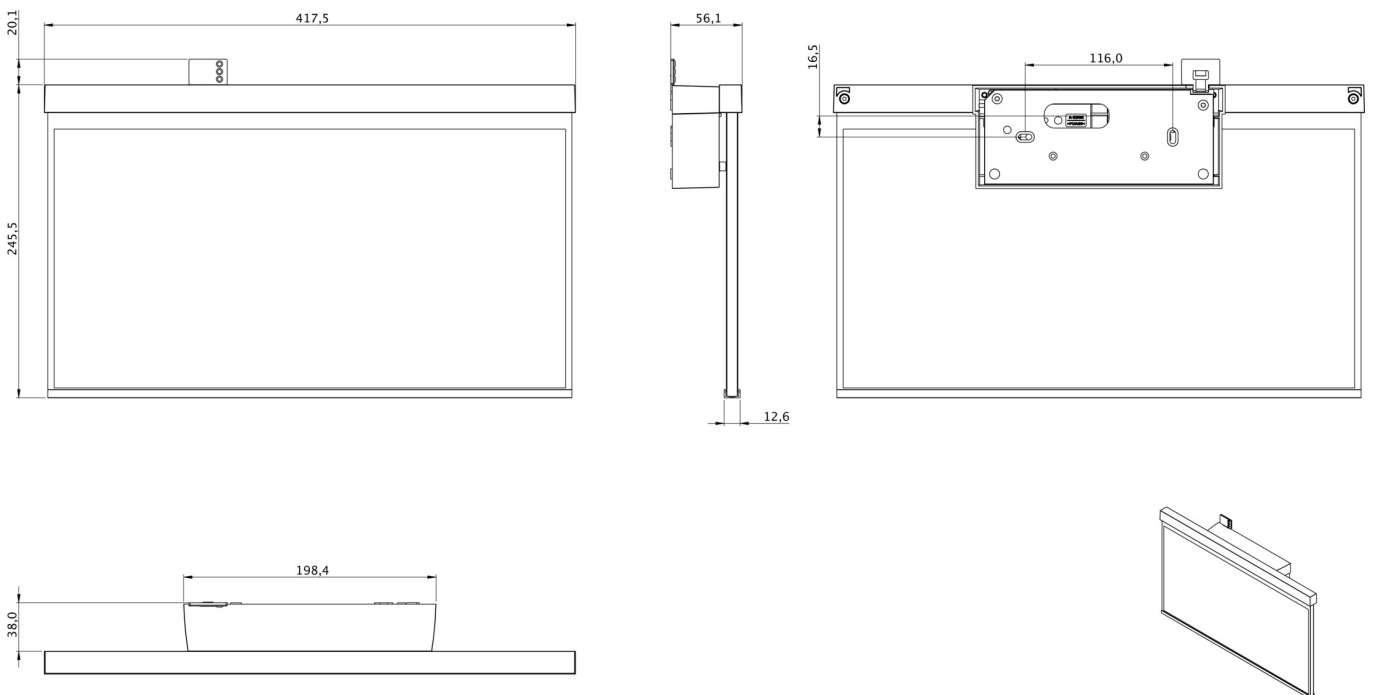

Power max.	5 W
Power DS	3,8 W
Power BS	0,8 W
Ambient temperature DS	-5 °C - 40 °C
Ambient temperature BS	-5 °C - 40 °C
Depth	56.1 mm
Width	417.5 mm
Height	245.5 mm
Weight	1.42
Weight incl. packaging	2.07
Connection cross-section	2.5 mm²
Switching input	Yes
Emergency light blocking	Yes
Battery connection	Connector
Dimming function	Yes
Customs tariff number	94056120
EAN	4260766551284

TECHNICAL DRAWING

As of: 23.08.2024 - Subject to technical changes and errors.