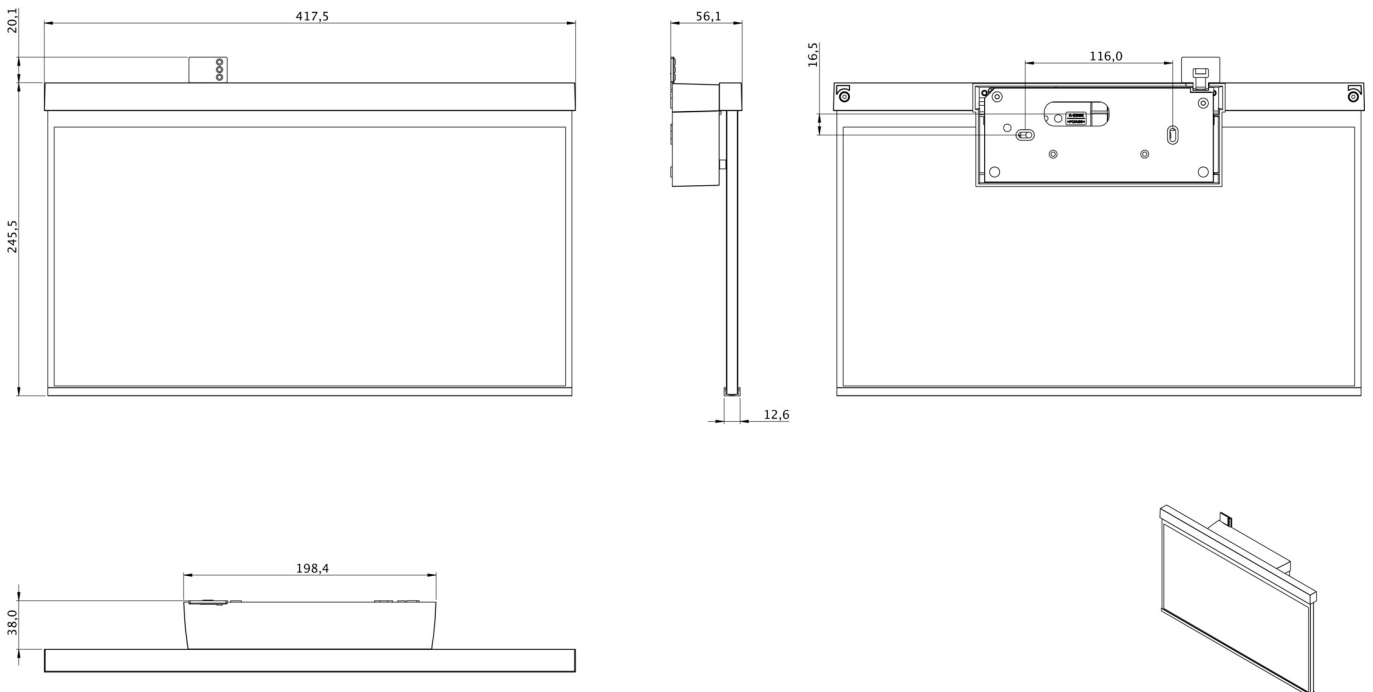

Art.-Nr: GABW401SC

Exit sign

Wall, SelfControl (SC), 1 h, 40 m, IP40, Plastic, white

Emergency exit sign luminaire with plastic pane for surface mounting on the wall and for identifying emergency and escape routes. It is based on the design of the A series luminaire family, which provides solutions for any mounting and has won the German Design Award for its uniform, straight-line design. The luminaires are equipped with modern LED illuminants and provide flexibility through their interchangeable pictograms.

Automatic monitoring of safety luminaire with SelfControl. The requested pictogram (arrow to the right, left, up or down) is supplied as standard.

More information

www.rp-group.com/en/item/GABW401SC

TECHNICAL DATA

Luminaire type	Exit sign
Mounting	Wall
Recognition distance	40 m
Pictograph	acc. to Specification
Illuminant	LED
Housing material	Plastic
Housing color	white
Protection type (IP)	IP40
Impact resistance (IK)	5
Certification	WEEE, CE
Insulation class	2
Monitoring	SelfControl (SC)
Bridging time	1 h
Battery	LiFePO4 6,4 V/1,2 Ah
Power max.	4,2 W
Power DS	3,4 W
Power BS	0,9 W
Ambient temperature DS	-5 °C - 40 °C
Ambient temperature BS	-5 °C - 40 °C

Depth	80.9 mm
Width	417.5 mm
Height	245.5 mm
Weight	1.35
Weight incl. packaging	2
Customs tariff number	94056120
EAN	4260766556159

TECHNICAL DRAWING

As of: 02.10.2024 - Subject to technical changes and errors.