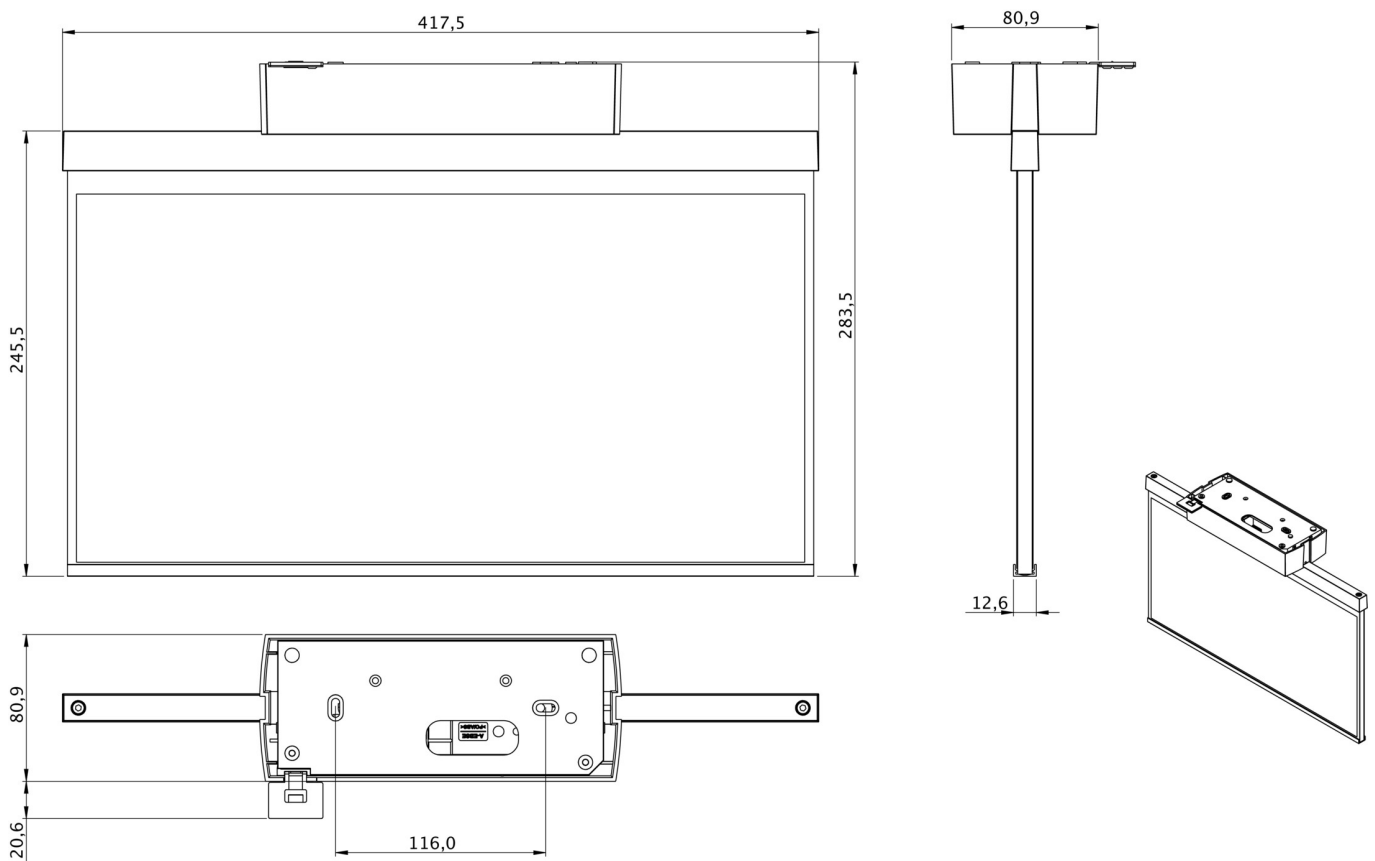

Art.-Nr: GABD408SC

Exit sign

Recessed mounting, SelfControl (SC), 1 h, 40 m, IP40, Plastic, white

Emergency exit sign luminaire with plastic pane for surface mounting on the ceiling and for identifying emergency and escape routes. It is based on the design of the A series luminaire family, which provides solutions for any mounting and has won the German Design Award for its uniform, straight-line design. The luminaires are equipped with modern LED illuminants and provide flexibility through their interchangeable pictograms.

Automatic monitoring of safety luminaire with SelfControl. Two requested pictograms (arrow to the right, left, up, down or white) are supplied as standard.

More information

www.rp-group.com/en/item/GABD408SC

TECHNICAL DATA

Luminaire type	Exit sign
Mounting	Recessed mounting
Recognition distance	40 m
Pictograph	acc. to Specification
Illuminant	LED
Housing material	Plastic
Housing color	white
Protection type (IP)	IP40
Impact resistance (IK)	5
Certification	WEEE, CE
Insulation class	2
Monitoring	SelfControl (SC)
Bridging time	1 h
Battery	LiFePO4 6,4 V/1,2 Ah
Power max.	4,2 W
Power DS	3,3 W
Power BS	0,9 W
Ambient temperature DS	-5 °C - 40 °C

Ambient temperature BS	-5 °C - 40 °C
Depth	80.9 mm
Width	417.5 mm
Height	245.5 mm
Weight	1.35
Weight incl. packaging	2
EAN	4262483022597

TECHNICAL DRAWING

As of: 01.11.2024 - Subject to technical changes and errors.