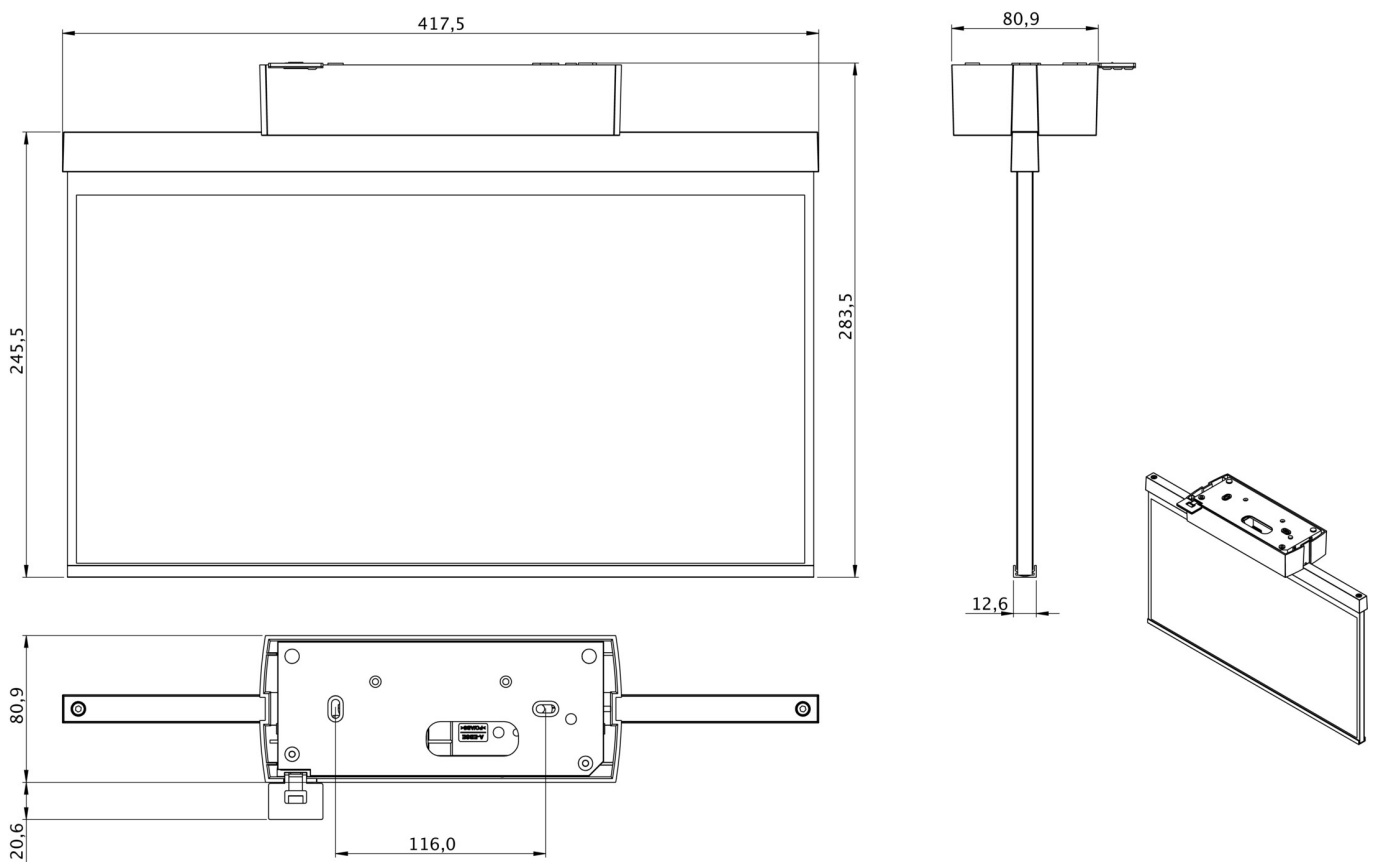

Art.-Nr: GABD403SC

Exit sign

Ceiling, SelfControl (SC), 3 h, 40 m, IP40, Plastic, white

Emergency exit sign luminaire with plastic pane for surface mounting on the ceiling and for identifying emergency and escape routes. It is based on the design of the A series luminaire family, which provides solutions for any mounting and has won the German Design Award for its uniform, straight-line design. The luminaires are equipped with modern LED illuminants and provide flexibility through their interchangeable pictograms.

Automatic monitoring of safety luminaire with SelfControl. Two requested pictograms (arrow to the right, left, up, down or white) are supplied as standard.

More information

www.rp-group.com/en/item/GABD403SC

TECHNICAL DATA

Luminaire type	Exit sign
Mounting	Ceiling
Recognition distance	40 m
Pictograph	acc. to Specification
Housing material	Plastic
Housing color	white
Protection type (IP)	IP40
Impact resistance (IK)	5
Certification	WEEE, CE
Insulation class	2
Monitoring	SelfControl (SC)
Bridging time	3 h
Battery	6,4 V 1,2 Ah/
Power max.	4,2 W
Power DS	3,4 W
Power BS	0,9 W
Ambient temperature DS	-5 °C - 40 °C
Ambient temperature BS	-5 °C - 40 °C
Depth	80.9 mm

Width	417.5 mm
Height	245.5 mm
Weight	1.35
Weight incl. packaging	2
Customs tariff number	94056120
EAN	4260766559570

TECHNICAL DRAWING

As of: 23.08.2024 - Subject to technical changes and errors.