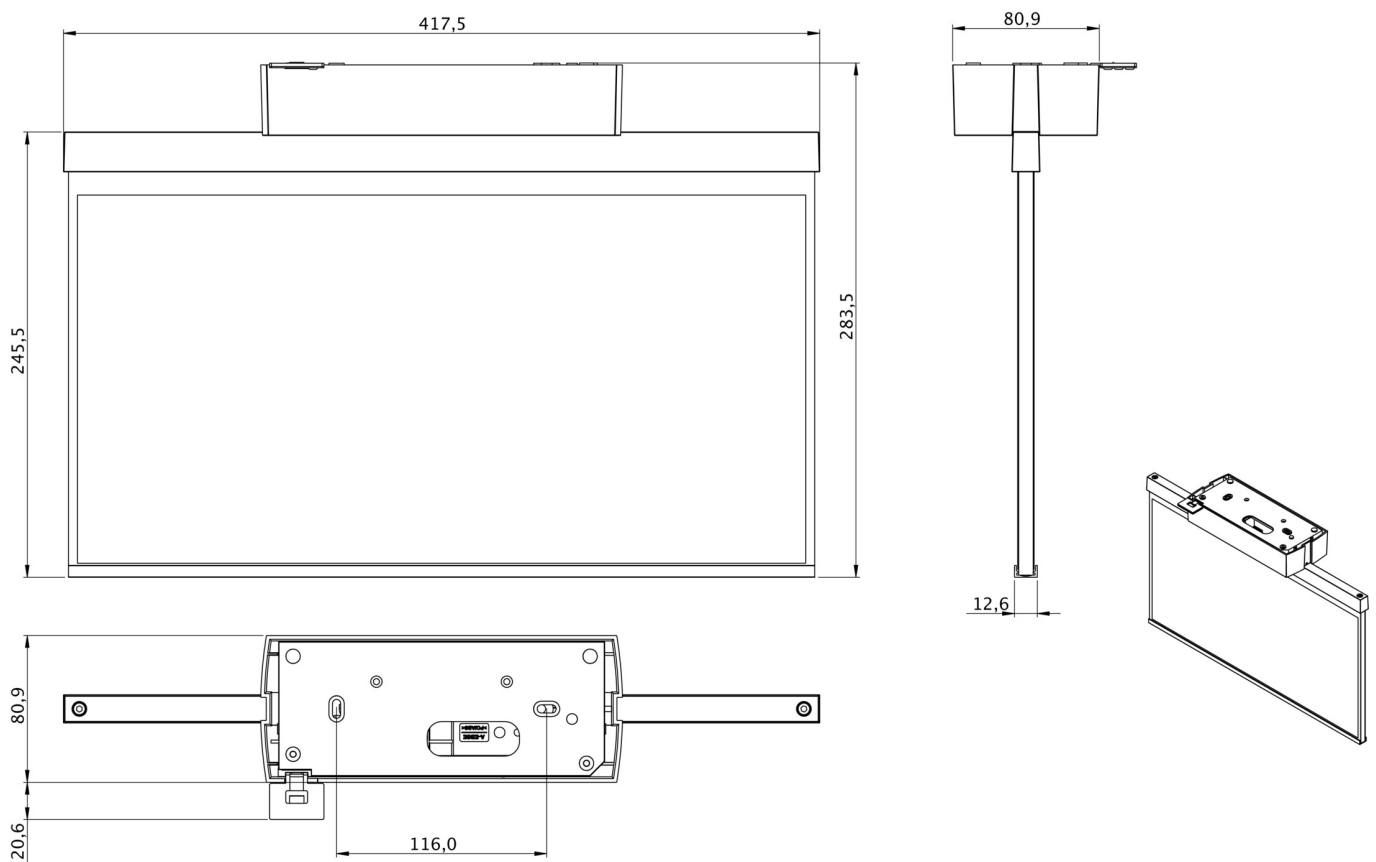

Art.-Nr: GABD401SC

Exit sign

Ceiling, SelfControl (SC), 1 h, 40 m, IP40, Plastic, white

Emergency exit sign luminaire with plastic pane for surface mounting on the ceiling and for identifying emergency and escape routes. It is based on the design of the A series luminaire family, which provides solutions for any mounting and has won the German Design Award for its uniform, straight-line design. The luminaires are equipped with modern LED illuminants and provide flexibility through their interchangeable pictograms.

Automatic monitoring of safety luminaire with SelfControl. Two requested pictograms (arrow to the right, left, up, down or white) are supplied as standard.

More information

www.rp-group.com/en/item/GABD401SC

TECHNICAL DATA

Luminaire type	Exit sign
Mounting	Ceiling
Recognition distance	40 m
Pictograph	acc. to Specification
Housing material	Plastic
Housing color	white
Protection type (IP)	IP40
Impact resistance (IK)	5
Certification	WEEE, CE
Insulation class	2
Monitoring	SelfControl (SC)
Bridging time	1 h
Battery	6,4 V 1,2 Ah/
Power max.	4,2 W
Power DS	3,4 W
Power BS	0,9 W
Ambient temperature DS	-5 °C - 40 °C
Ambient temperature BS	-5 °C - 40 °C
Depth	80.9 mm

Width	417.5 mm
Height	245.5 mm
Weight	1.35
Weight incl. packaging	2
Customs tariff number	94056120
EAN	4260766556135

TECHNICAL DRAWING

As of: 23.08.2024 - Subject to technical changes and errors.