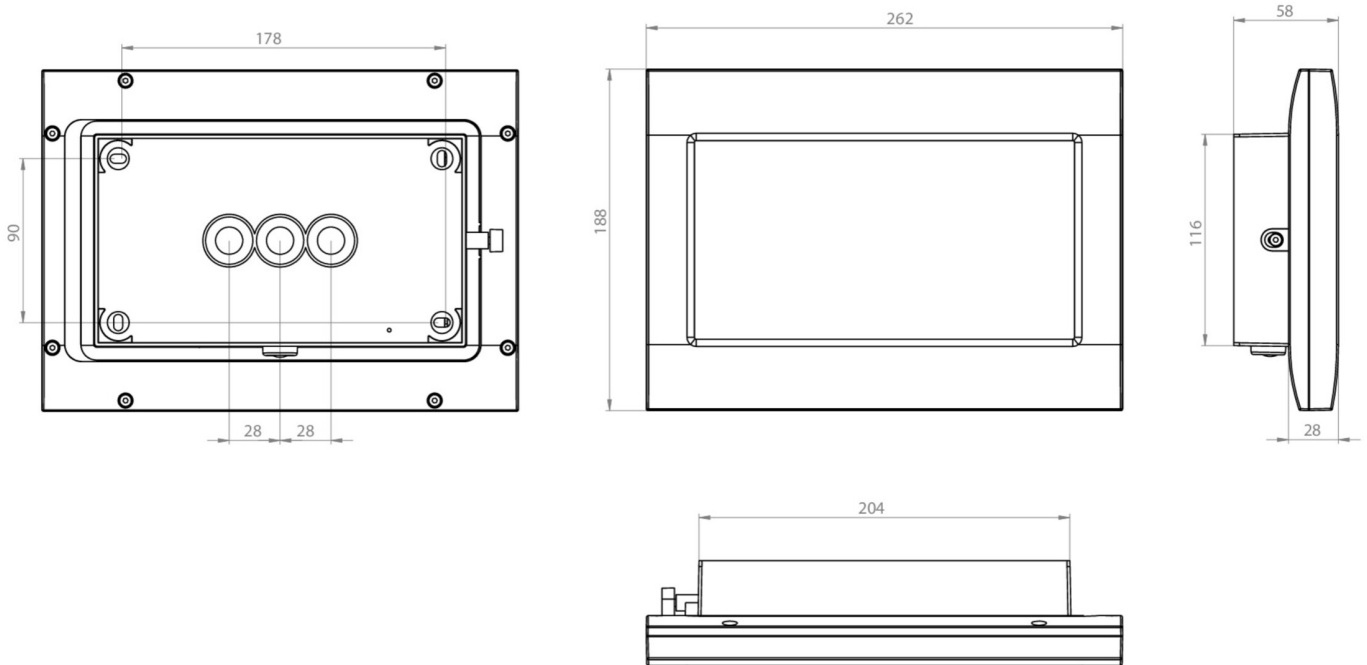

TECHNICAL DRAWING

ACCESSORY LIST

- FMWA001 -
- FMDA001 -
- FMDA002-AZ -
- FMFH -
- FMDA001-AZ -
- FMDA002 -

RELATED PRODUCTS

Art.-No.	Image	Monitoring	Supply	Color	Investment	Automatic log	Maintenance level	Remote maintenance	max. luminaires	Single luminaire monitoring
FMWT009ML		Central power supply (ML)	Central power supply	RAL 9003	€€€	Yes	low	Yes	1,920 per system	central

As of: 23.08.2024 - Subject to technical changes and errors.