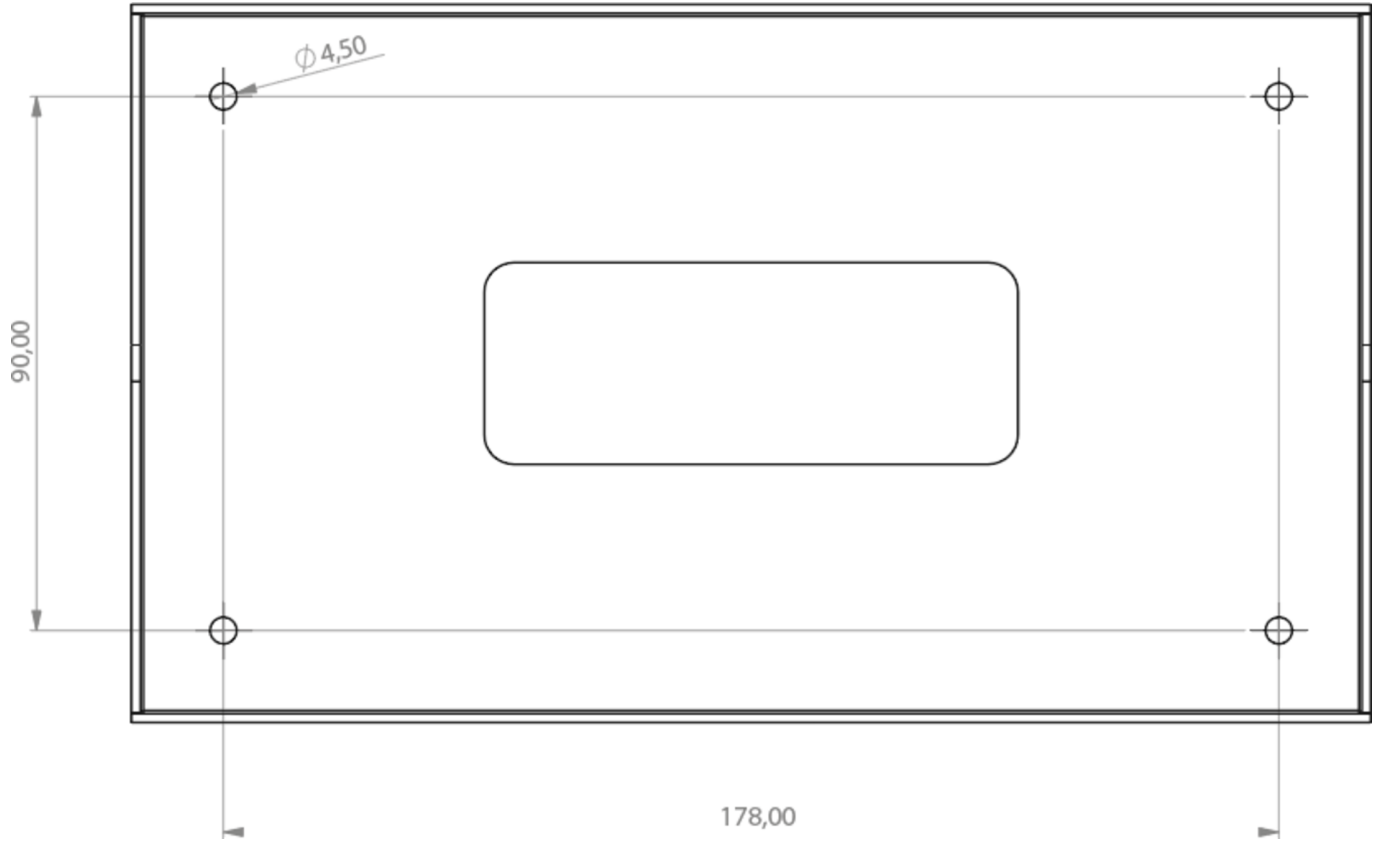

## Art.-Nr: FMFH

---

Flexible parallel bracket that allows the entire luminaire housing to be aligned. For example, the bracket can be used to align safety lights to optimize the illumination of escape and rescue routes.

### TECHNICAL DATA

Depth	70 mm
Width	210 mm
Height	120 mm
Weight	0.8 kg
Country of origin	DEUTSCHLAND
EAN	4260682147394

TECHNICAL DRAWING

stand: 21.06.2024 - Subject to technical changes and errors.