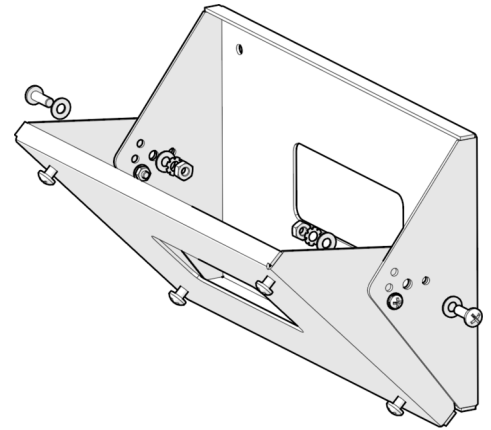

## Art.-Nr: FMFH

---

Flexible parallel bracket that allows the entire luminaire housing to be aligned. For example, the bracket can be used to align safety lights to optimize the illumination of escape and rescue routes.

### TECHNICAL DATA

Depth	70 mm
Width	210 mm
Height	120 mm
Weight	0.8 kg
Country of origin	DEUTSCHLAND
EAN	4260682147394

TECHNICAL DRAWING

stand: 21.06.2024 - Subject to technical changes and errors.