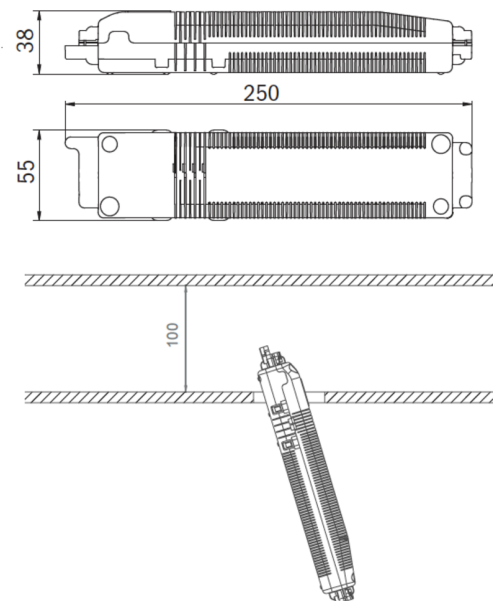

Art.-Nr: EERL529CC
Sikkerhetslys sentral strømforsyning
Takmontering, CoreCompact 24, sentral strømforsyning, ,
IP20, Sinkstøping, hvit

LED emergency luminaire for ceiling mounting and for the lighting of escape and rescue routes according to DIN EN 60598-1, DIN EN 60598-2-22 and DIN EN 1838.

The zinc-aluminum downlight fits unobtrusively on the ceiling. Mounting is possible as normal recessed ceiling mounting as well as in conventional fire protection boxes. The status LED integrated within the lens does not interrupt the harmony of the housing. The optimal light distribution and lighting of escape and rescue routes is achieved by use of cluster lenses and powerful ERT LED technology.

Høyde	4 mm
diameter	88 mm
Installasjonsdiameter	68 mm
Vekt	0.62
Vekt inkludert emballasje	0.75
Tverrsnitt for tilkobling	2.5 mm ²
Koblingsinngang	Nei
Blokkering av nødlys	Nei
Batteritilkobling	Nei
Dimmefunksjon	Ja
Lysstrømnettverk	140 lm
Lysstrøm nødsituasjon	140 lm
Tolltariffnummer	94056180
Opprinnelsesland	DEUTSCHLAND
EAN	4260682157089

TEKNISK TEGNING

Maße EER / EEQ

Lochsausschnitt EER / EEQ

EEx029: Schaltdose notwendig (nicht im Lieferumfang enthalten)

Einzelbatterie-Elektronik-Box (UH-1)

LIGNENDE PRODUKTER

Varenr.	Bilde	overvåkning	omsorg	Farge	investering	Automatisk inspeksjonsbok	Vedlikeholdsinnsett	fjernvedlikehold	maks. lys	Individuell lysovervåking
EERL029ML		ML	Sentral strømforsyning		€€€	Ja	lav	Ja	1920 kroner per system	sentralt
EERL029ML-AZ		ML	Sentral strømforsyning		€€€	Ja	lav	Ja	1920 kroner per system	sentralt
EERL029ML-AZ-DOSE		ML	Sentral strømforsyning		€€€	Ja	lav	Ja	1920 kroner per system	sentralt
EERL029ML-DOSE		ML	Sentral strømforsyning		€€€	Ja	lav	Ja	1920 kroner per system	sentralt
EERL029ML-E		ML	Sentral strømforsyning		€€€	Ja	lav	Ja	1920 kroner per system	sentralt