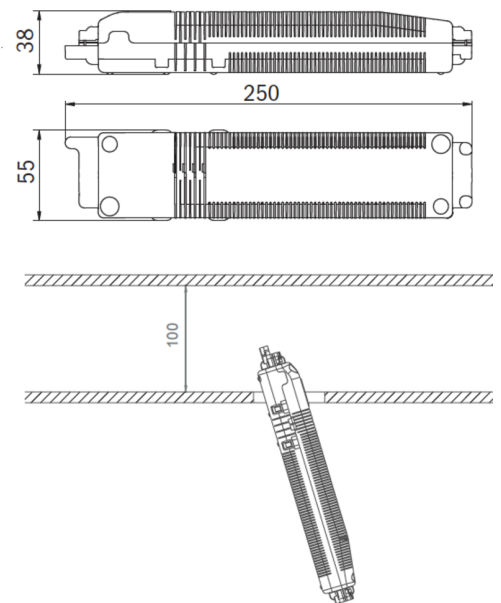

Art.-Nr: EERL529CC-E
Sikkerhetslys sentral strømforsyning
Takmontering, CoreCompact 24, sentral strømforsyning, ,
IP20, Sinkstøping, rustfritt stål

LED emergency luminaire for ceiling mounting and for the lighting of escape and rescue routes according to DIN EN 60598-1, DIN EN 60598-2-22 and DIN EN 1838.

The zinc-aluminum downlight fits unobtrusively on the ceiling. Mounting is possible as normal recessed ceiling mounting as well as in conventional fire protection boxes. The status LED integrated within the lens does not interrupt the harmony of the housing. The optimal light distribution and lighting of escape and rescue routes is achieved by use of cluster lenses and powerful ERT LED technology.

Høyde	4 mm
diameter	88 mm
Installasjonsdiameter	68 mm
Vekt	0.62
Vekt inkludert emballasje	0.75
Tverrsnitt for tilkobling	2.5 mm ²
Koblingsinngang	Nei
Blokkering av nødlys	Nei
Batteritilkobling	Nei
Dimmefunksjon	Ja
Lysstrømnettverk	140 lm
Lysstrøm nødsituasjon	140 lm
Tolltariffnummer	94056180
Opprinnelsesland	DEUTSCHLAND
EAN	4260682157102

TEKNISK TEGNING

Maße EER / EEQ

Einzelbatterie-Elektronik-Box (UH-1)

Lochsausschnitt EER / EEQ

EEx029: Schaltdose notwendig (nicht im Lieferumfang enthalten)

LIGNENDE PRODUKTER

Varenr.	Bilde	overvåkning	omsorg	Farge	investering	Automatisk inspeksjonsbok	Vedlikeholdsinnsett	fjernvedlikehold	maks. lys	Individuell lysovervåking
EERL029ML		ML	Sentral strømforsyning		€€€	Ja	lav	Ja	1920 kroner per system	sentralt
EERL029ML-AZ		ML	Sentral strømforsyning		€€€	Ja	lav	Ja	1920 kroner per system	sentralt
EERL029ML-AZ-DOSE		ML	Sentral strømforsyning		€€€	Ja	lav	Ja	1920 kroner per system	sentralt
EERL029ML-DOSE		ML	Sentral strømforsyning		€€€	Ja	lav	Ja	1920 kroner per system	sentralt
EERL029ML-E		ML	Sentral strømforsyning		€€€	Ja	lav	Ja	1920 kroner per system	sentralt