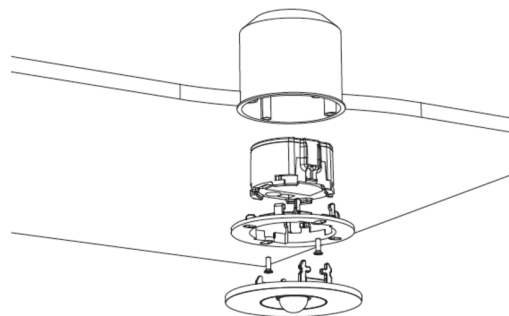

Lochsausschnitt EER / EEQ

EEx029: Schalterdose notwendig (nicht im Lieferumfang enthalten)