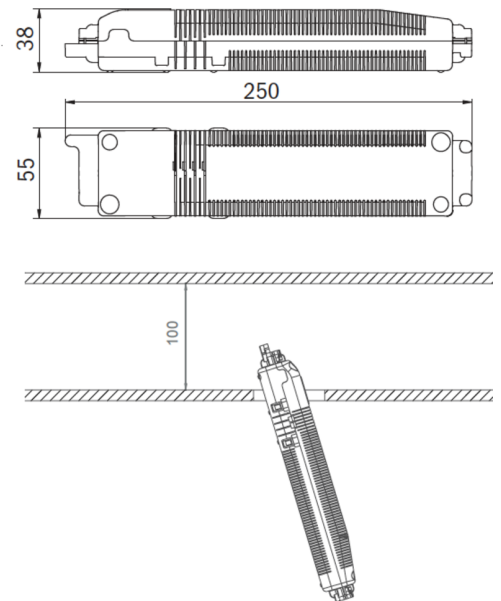

Einzelbatterie-Elektronik-Box (UH-1)