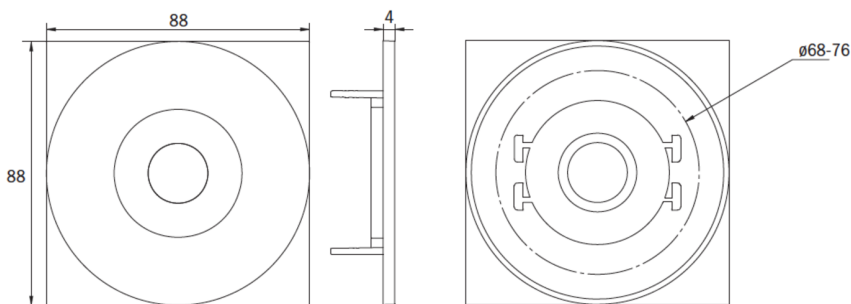

Height	4 mm
Diameter	88 mm
Installation dimensions Diameter	68 mm
Weight	0.62
Weight incl. packaging	0.75
Connection cross-section	2.5 mm²
Switching input	No
Emergency light blocking	No
Battery connection	No
Dimming function	Yes
Luminous flux mains	140 lm
Luminous flux emergency	140 lm
Customs tariff number	94056180
Country of origin	DEUTSCHLAND
EAN	4260682157102

TECHNICAL DRAWING

Maße EER / EEQ