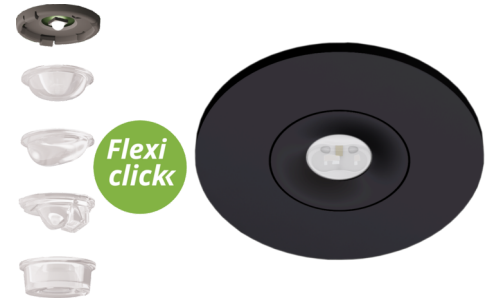

**Art.-Nr: EERL529CC-AZ**  
**Sikkerhetslys sentral strømforsyning**  
**Takmontering, CoreCompact 24, sentral strømforsyning, ,**  
**IP20, Sinkstøping, antrasitt**

LED emergency luminaire for ceiling mounting and for the lighting of escape and rescue routes according to DIN EN 60598-1, DIN EN 60598-2-22 and DIN EN 1838.

The zinc-aluminum downlight fits unobtrusively on the ceiling. Mounting is possible as normal recessed ceiling mounting as well as in conventional fire protection boxes. The status LED integrated within the lens does not interrupt the harmony of the housing. The optimal light distribution and lighting of escape and rescue routes is achieved by use of cluster lenses and powerful ERT LED technology.