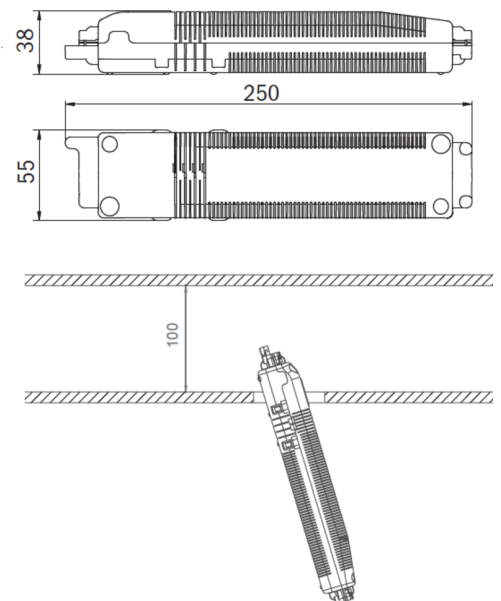

The recessed ceiling light made of zinc-aluminum adapts unobtrusively to the ceiling. In addition to conventional ceiling installation, it can also be installed in conventional and fire protection boxes. The status LED integrated into the lens does not interrupt the harmony of the housing. The use of diffuser lenses and powerful LED ERT technology achieves optimal light distribution and illumination of the escape and rescue routes. The innovative integrated lens carrier with quick-mounting device enables the flexible use of different lens types depending on the application. Round and corridor lenses are already included in the scope of delivery for each light.

Power BS	0,8 W
Ambient temperature DS	-5 °C - 40 °C
Ambient temperature BS	-5 °C - 40 °C
Depth	104 mm
Width	104 mm
Height	39 mm
Weight	0.49
Weight incl. packaging	0.62
Connection cross-section	2.5 mm ²
Switching input	Yes
Emergency light blocking	Yes
Battery connection	Connector
Dimming function	Yes
Customs tariff number	94056180
EAN	4260682150585

TECHNICAL DRAWING

Maße EER / EEQ

Lochausschnitt EER / EEQ

EEx029: Schaltdose notwendig (nicht im Lieferumfang enthalten)

Einzelbatterie-Elektronik-Box (UH-1)

ACCESSORY LIST

LSYS-B4 -

LSYS-F4 -