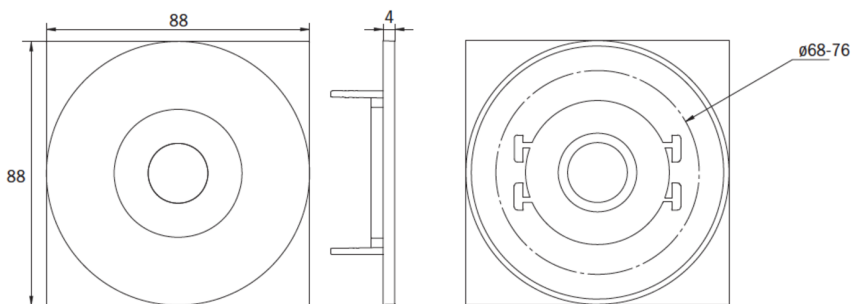

Power BS	0,8 W
Ambient temperature DS	-5 °C - 40 °C
Ambient temperature BS	-5 °C - 40 °C
Depth	104 mm
Width	104 mm
Height	39 mm
Weight	0.49
Weight incl. packaging	0.62
Connection cross-section	2.5 mm²
Switching input	Yes
Emergency light blocking	Yes
Battery connection	Connector
Dimming function	Yes
Customs tariff number	94056180
EAN	4260682150585

TECHNICAL DRAWING

Maße EER / EEQ