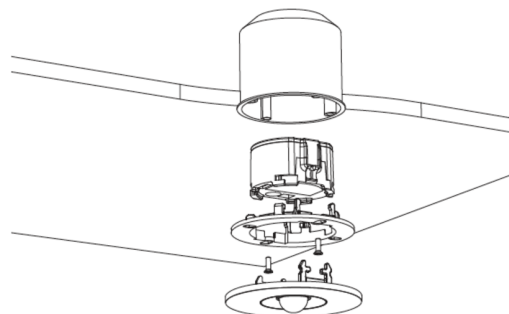

The recessed ceiling light made of zinc-aluminum adapts unobtrusively to the ceiling. In addition to conventional ceiling installation, it can also be installed in conventional and fire protection boxes. The status LED integrated into the lens does not interrupt the harmony of the housing. The use of diffuser lenses and powerful LED ERT technology achieves optimal light distribution and illumination of the escape and rescue routes. The innovative integrated lens carrier with quick-mounting device enables the flexible use of different lens types depending on the application. Round and corridor lenses are already included in the scope of delivery for each light.

More information

TECHNICAL DATA

Luminaire type	Safety luminaire
Mounting	Ceiling mounting
Pictograph	No
Illuminant	LED
Housing material	Zinc die-cast
Housing color	Anthracite
Protection type (IP)	IP20
Impact resistance (IK)	≥ 3
Certification	WEEE, CE, ENEC
Insulation class	2
Supply	Single Battery
Monitoring	Wireless Professional
Bridging time	1 h
Battery	LFP3212.K-SET-2AKKU
Operating mode	Standby circuit / permanent circuit
Input voltageAC	230 V
Input frequency	50 Hz

Power BS	0,8 W
Ambient temperature DS	-5 °C - 40 °C
Ambient temperature BS	-5 °C - 40 °C
Depth	104 mm
Width	104 mm
Height	39 mm
Weight	0.49
Weight incl. packaging	0.62
Connection cross-section	2.5 mm ²
Switching input	Yes
Emergency light blocking	Yes
Battery connection	Connector
Dimming function	Yes
Customs tariff number	94056180
EAN	4260682150585

TECHNICAL DRAWING

Maße EER / EEQ

Lochausschnitt EER / EEQ

EEx029: Schaltdose notwendig (nicht im Lieferumfang enthalten)

Einzelbatterie-Elektronik-Box (UH-1)

ACCESSORY LIST

LSYS-B4 -

LSYS-F4 -